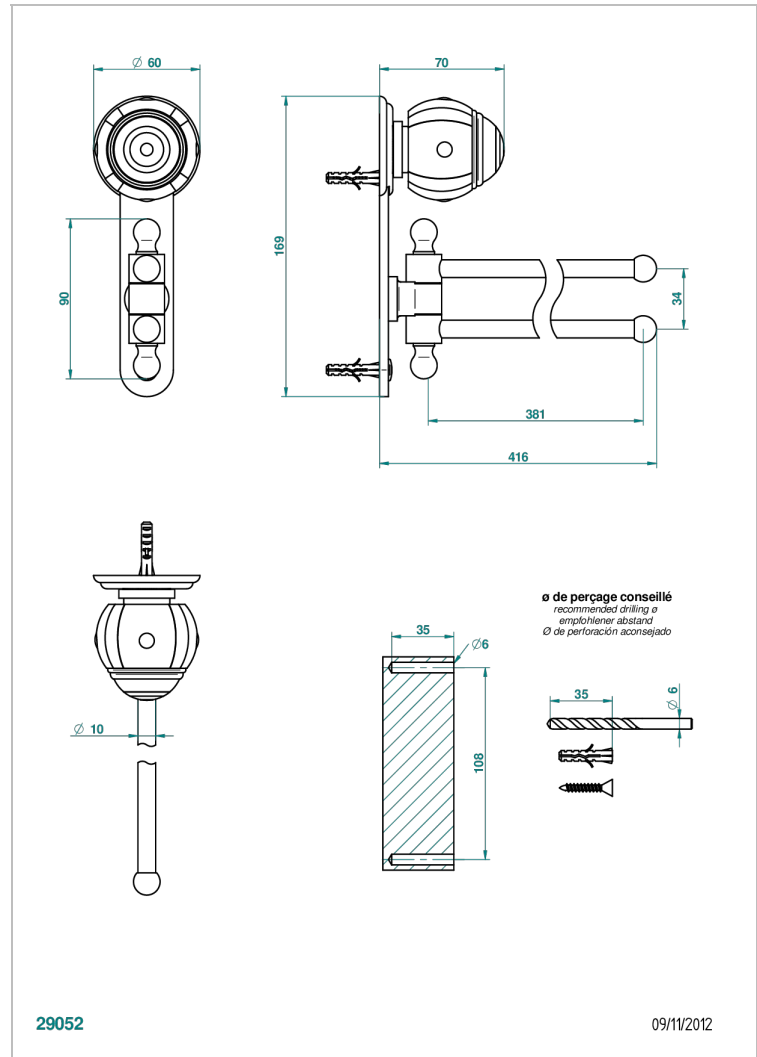

ITHAQUE GOLD DECOR

A7A-522

Towel bar 15 3/4" long, double swivel

CHARACTERISTIC

- Ithaque Gold decor
- Towel bar 15 3/4" long, double swivel

AVAILABLE FINITIONS

Black ceram - D30
Blush PVD - H62
Brass color PVD - H49
Brown bronze color PVD - F33
Chrome polished - A02
Chrome polished / gold polished - G02