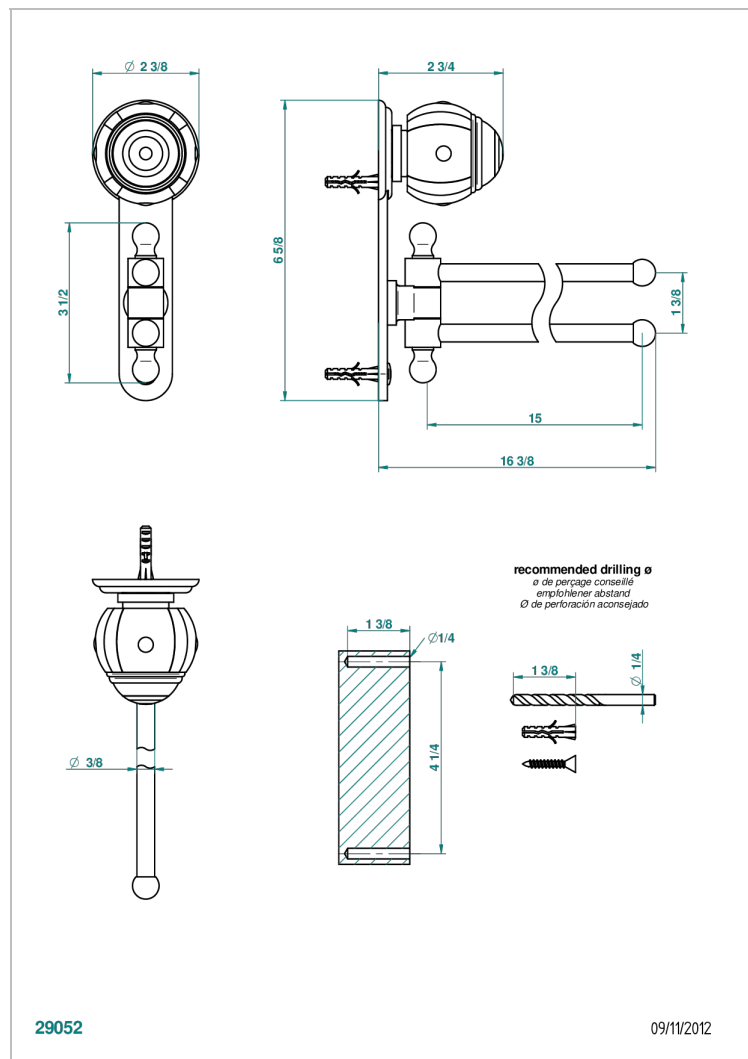

A7A-522

Towel bar 15 3/4" long, double swivel

CHARACTERISTIC

- Ithaque Gold decor
- Towel bar 15 3/4" long, double swivel

AVAILABLE FINITIONS

Black ceram - D30
 Blush PVD - H62
 Brass color PVD - H49
 Brown bronze color PVD - F33
 Chrome polished - A02
 Chrome polished / gold polished - G02

Copper antique matt, coated - H07
 Gold color PVD - H52
 Gold mat - F07
 Gold polished - F01
 Graphite PVD - H64
 Light coated bronze - D01

Matt Umber PVD - H67
 Matt blush PVD - H60
 Matt brass color PVD - H50
 Matt brown bronze color PVD - F34
 Matt chrome (American satin) - C02
 Matt gold color PVD - H53