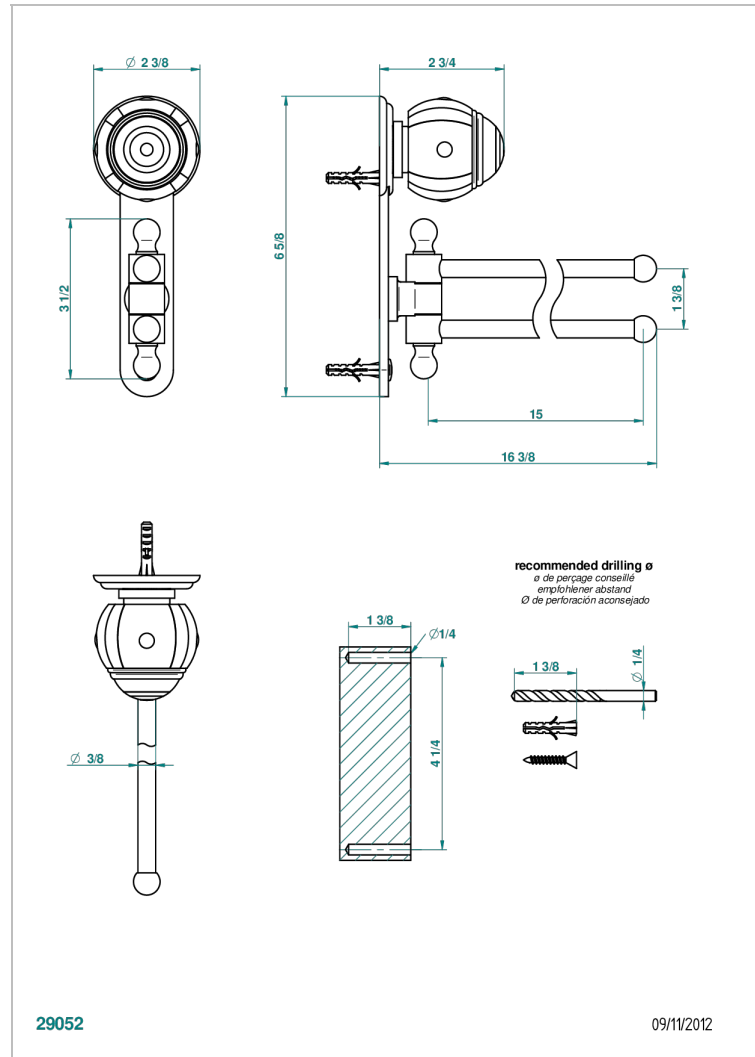

ITHAQUE GOLD DECOR

A7A-522

Double towel holder, 2 mobile rails, length: 400 mm, \varnothing 16 mm

CHARACTERISTIC

- Ithaque Gold decor
- Double towel holder, 2 mobile rails, length: 400 mm, \varnothing 16 mm