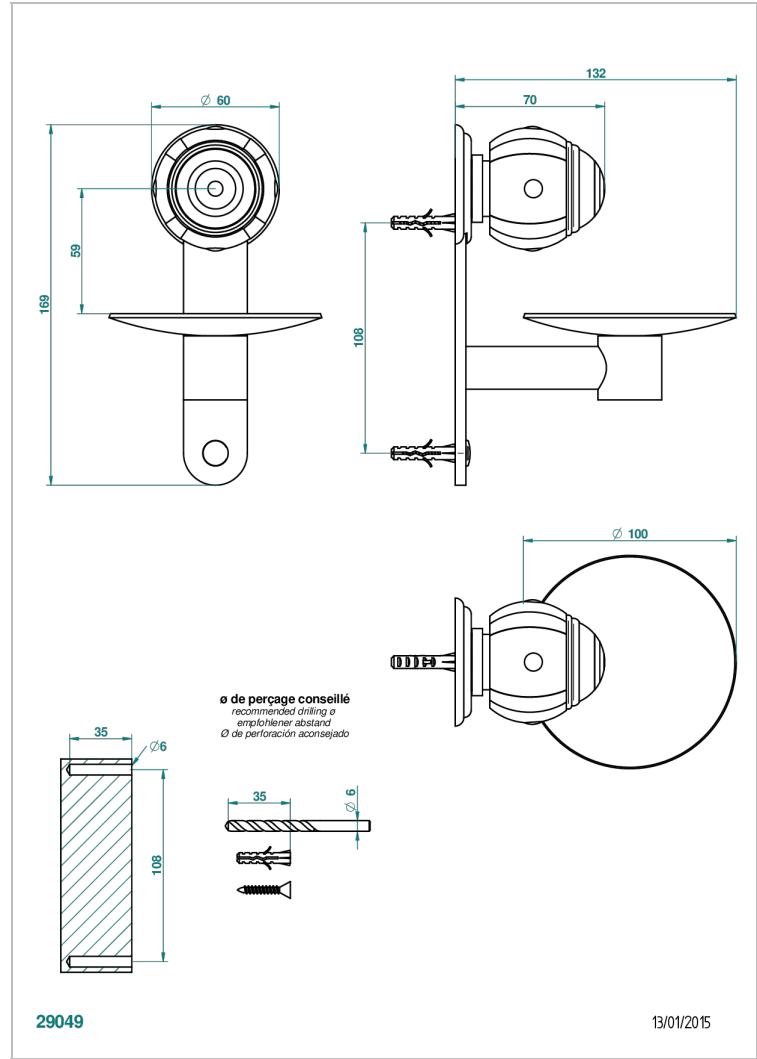

ITHAQUE GOLD DECOR

A7A-546

Soap dish, wall mounted, 4" diameter

CHARACTERISTIC

- Ithaque Gold decor
- Soap dish, wall mounted, 4" diameter

AVAILABLE FINITIONS

Black ceram - D30
 Blush PVD - H62
 Brass color PVD - H49
 Brown bronze color PVD - F33
 Chrome polished - A02
 Chrome polished / gold polished - G02