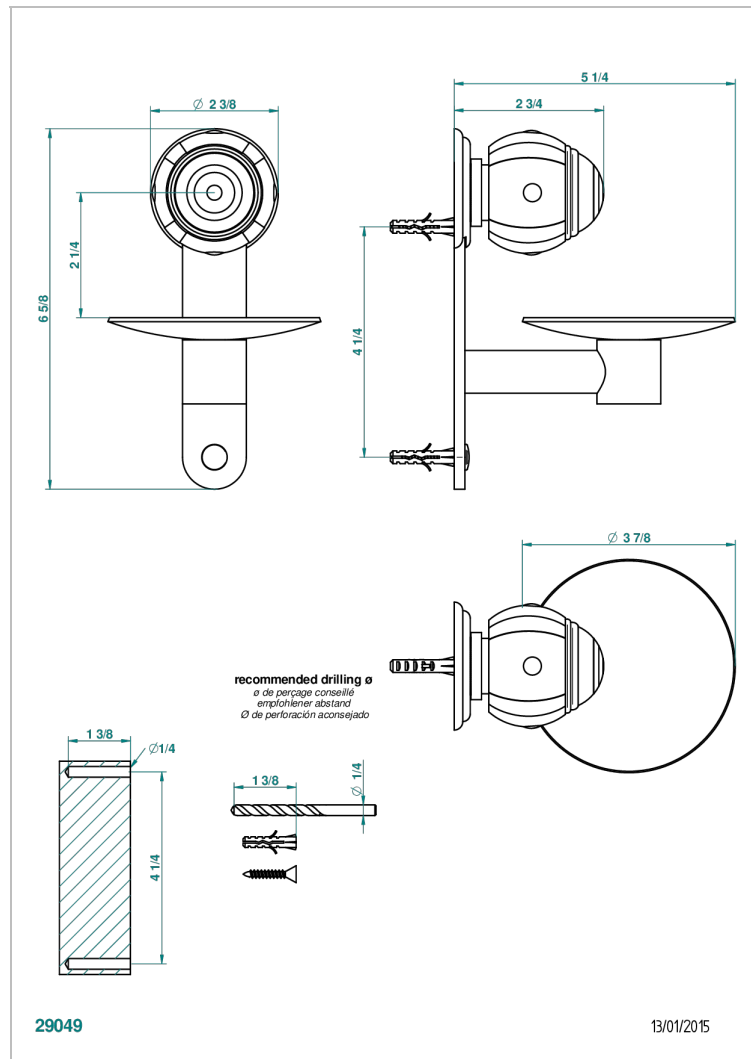

ITHAQUE GOLD DECOR

A7A-546

Soap dish, wall mounted, 4" diameter

CHARACTERISTIC

- Ithaque Gold decor
- Soap dish, wall mounted, 4" diameter

AVAILABLE FINITIONS

Black ceram - D30
 Blush PVD - H62
 Brass color PVD - H49
 Brown bronze color PVD - F33
 Chrome polished - A02
 Chrome polished / gold polished - G02