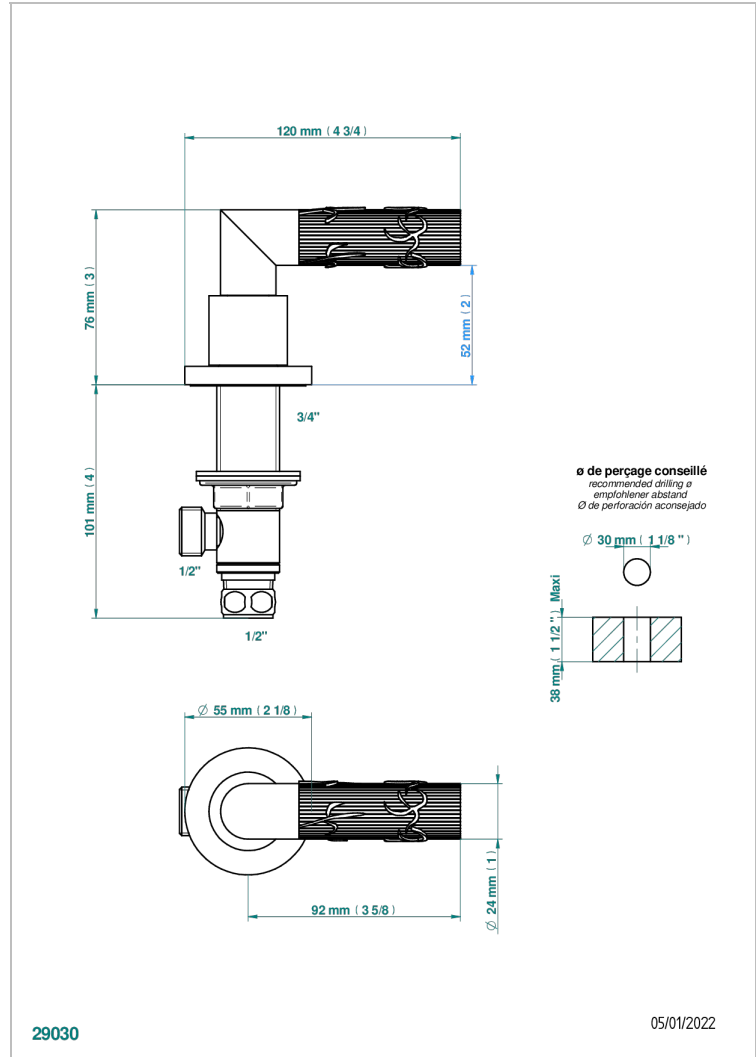

BAMBOU CLEAR CRYSTAL

A35-35/C

Rim mounted 1/2" valve, cold

CHARACTERISTIC

- Bambou Clear crystal
- Rim mounted 1/2" valve, cold

AVAILABLE FINITIONS

Antique nickel - H28
Black ceram - D30
Blush PVD - H62
Brass color PVD - H49
Brown bronze color PVD - F33
Gold color PVD - H52