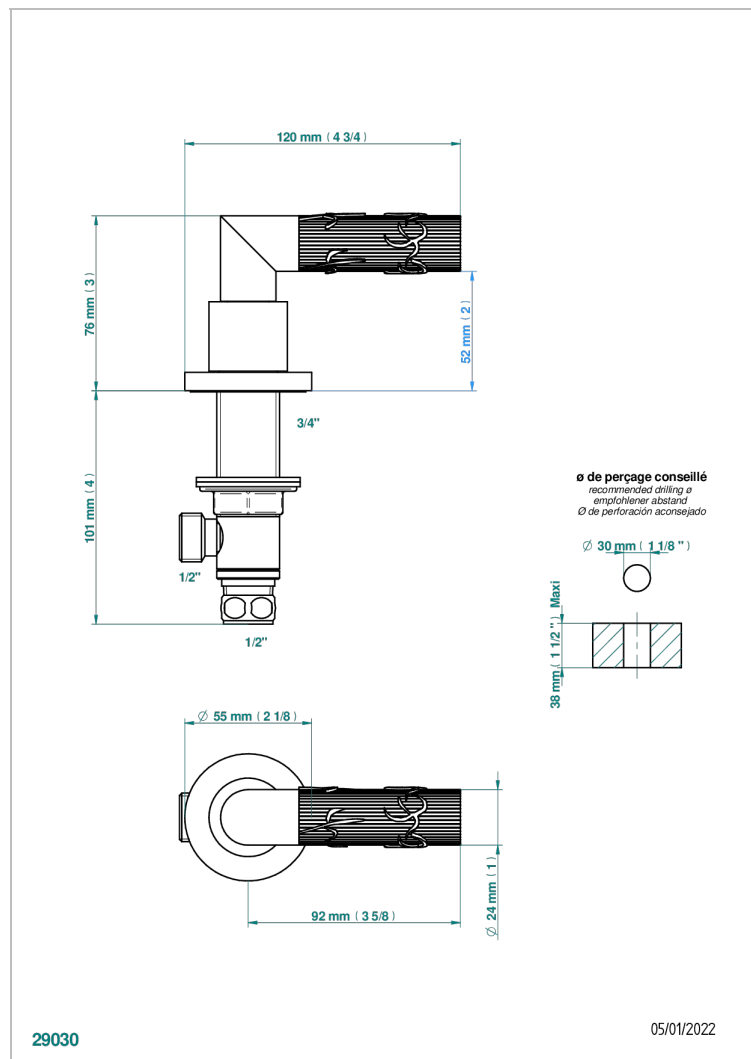

# BAMBOU CLEAR CRYSTAL

A35-35/C

Rim mounted 1/2" valve, cold

## CHARACTERISTIC

- Bambou Clear crystal
- Rim mounted 1/2" valve, cold