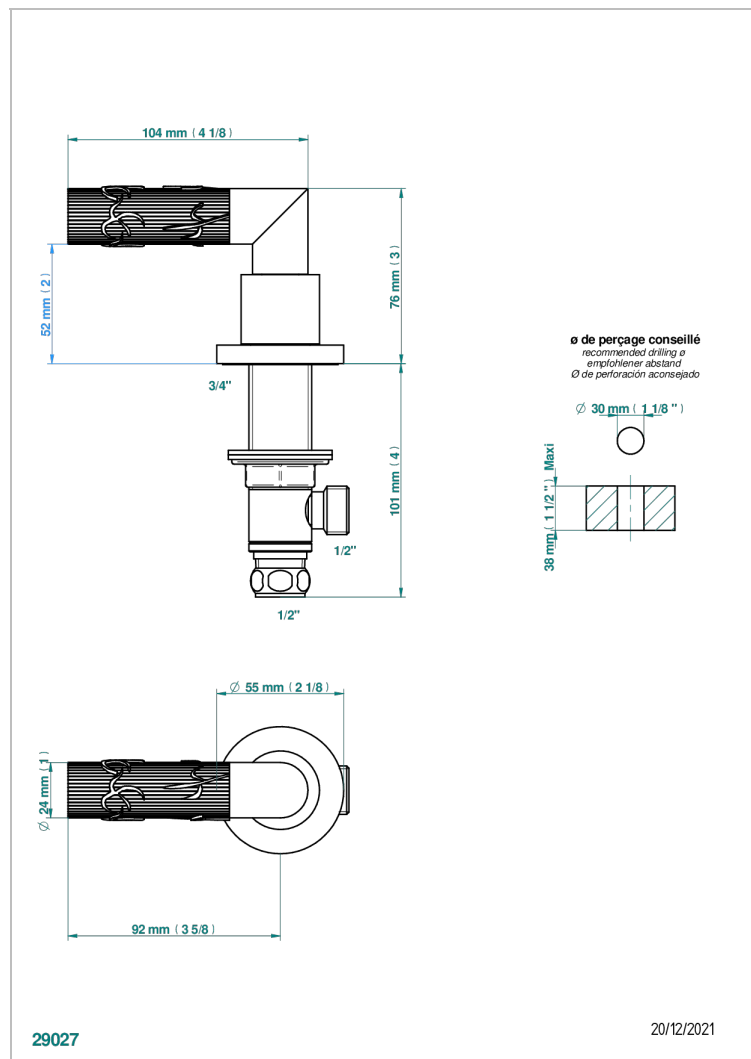

# BAMBOU BLACK CRYSTAL

A33-35/H

Rim mounted 1/2" valve, hot

## CHARACTERISTIC

- BamboU Black crystal
- Rim mounted 1/2" valve, hot