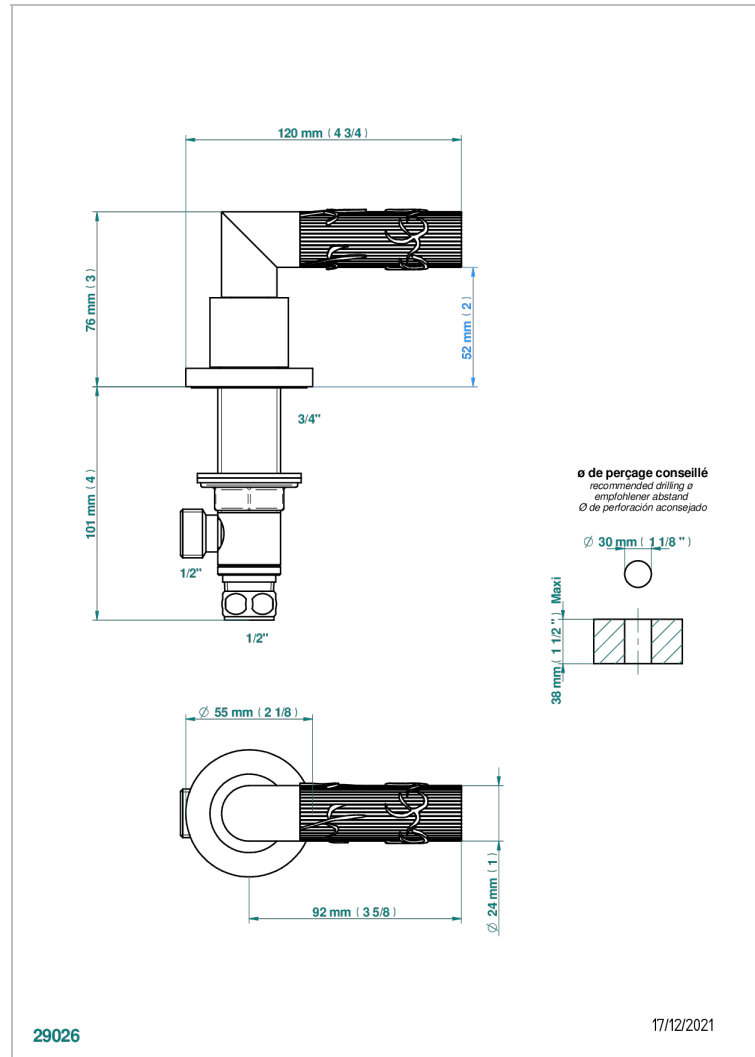

BAMBOU BLACK CRYSTAL

A33-35/C

Rim mounted 1/2" valve, cold

CHARACTERISTIC

- BamboU Black crystal
- Rim mounted 1/2" valve, cold

AVAILABLE FINITIONS

Antique nickel - H28
Black ceram - D30
Blush PVD - H62
Brass color PVD - H49
Brown bronze color PVD - F33
Gold color PVD - H52