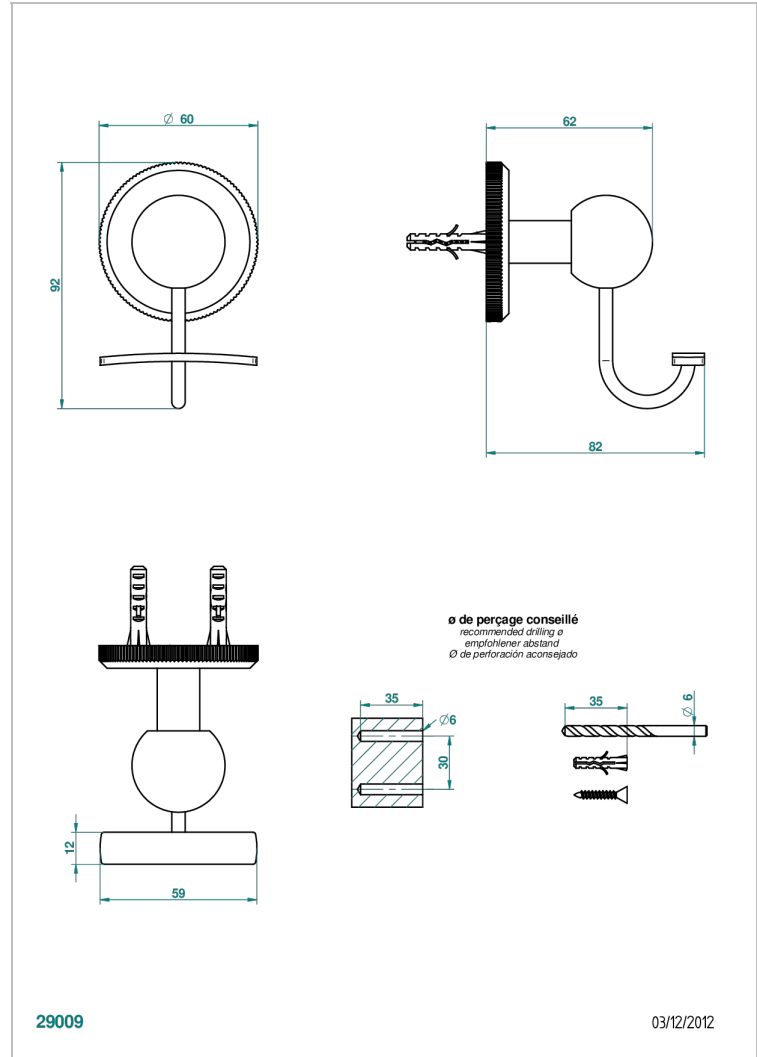

ART DECO CRYSTAL

A56-510

Robe hook

CHARACTERISTIC

- Art Déco Crystal
- Robe hook

AVAILABLE FINITIONS

Black ceram - D30
 Blush PVD - H62
 Brass color PVD - H49
 Brown bronze color PVD - F33
 Chrome polished - A02
 Chrome polished / gold polished - G02

Matt graphite PVD - H65
 Matt nickel (American satin) - C01
 Matt nickel color PVD - H56
 Natural smoked Brass - A13
 Nickel antique / Sovereign - H28
 Nickel color PVD - H55

Nickel polished - B01
 Soft gold - F30
 Soft matt gold - F31
 Umber PVD - H66