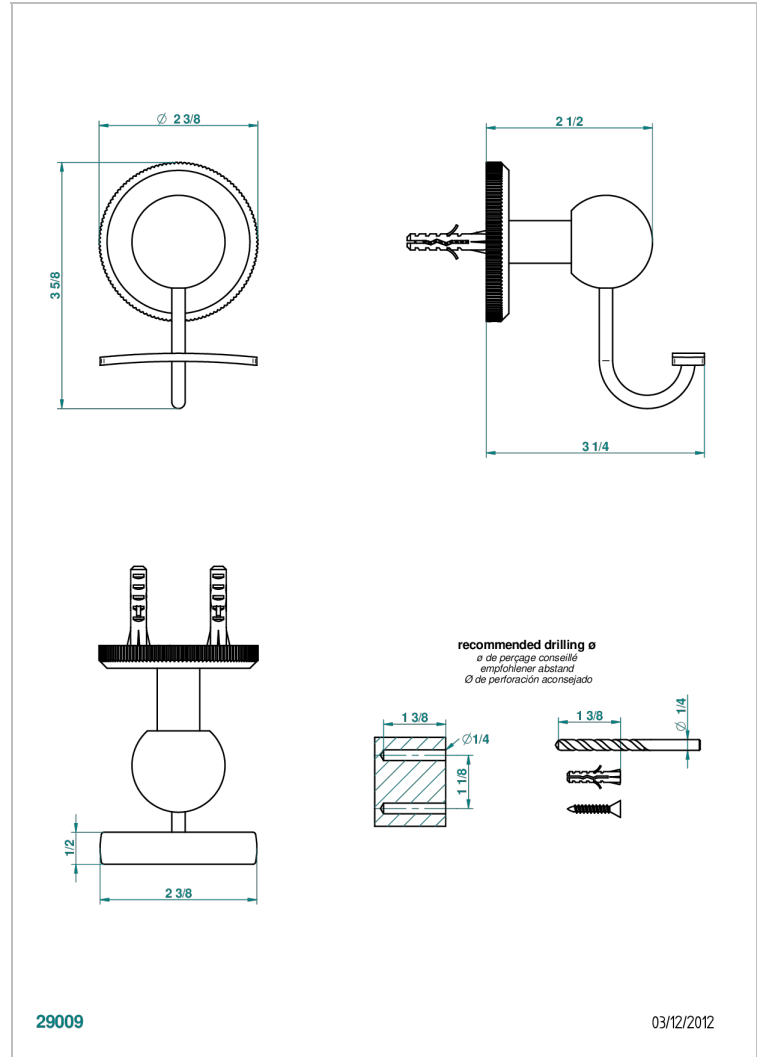

ART DECO CRYSTAL

A56-510

Robe hook

CHARACTERISTIC

- Art Déco Crystal
- Robe hook

AVAILABLE FINITIONS

Black ceram - D30
 Blush PVD - H62
 Brass color PVD - H49
 Brown bronze color PVD - F33
 Chrome polished - A02
 Chrome polished / gold polished - G02