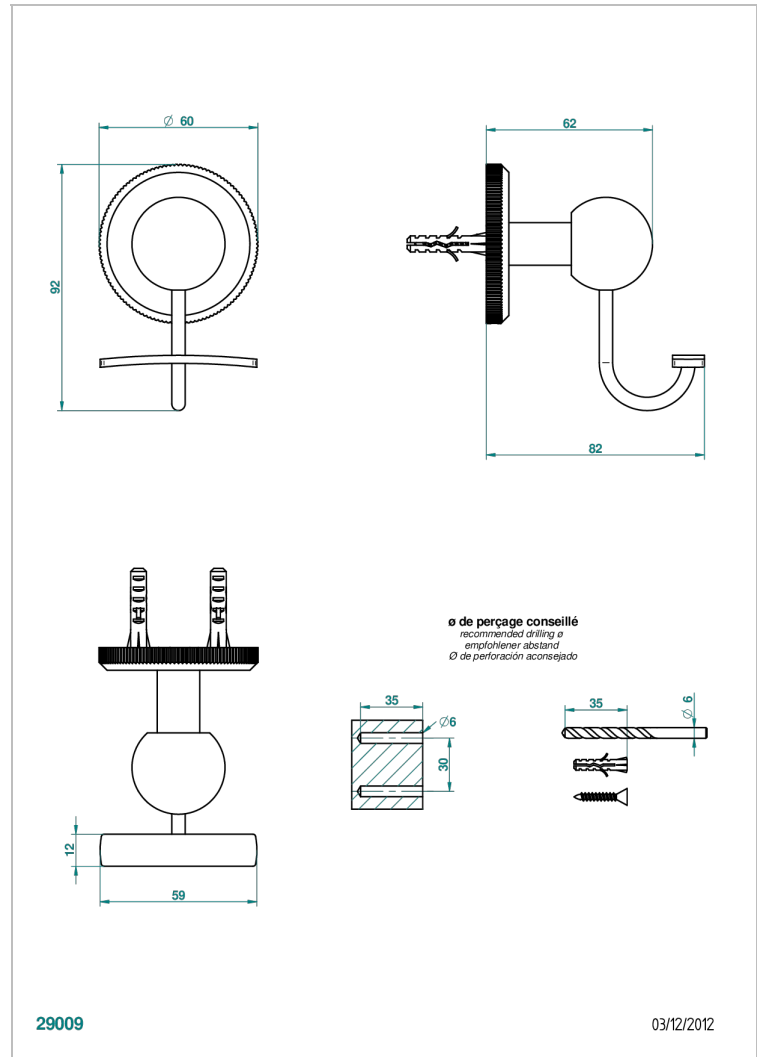

ART DECO CRYSTAL

A56-510

Robe hook

THG[®]
PARIS

CHARACTERISTIC

- Art Déco Crystal
- Robe hook

AVAILABLE FINITIONS

Antique nickel - H28
Black ceram - D30
Blush PVD - H62
Brass color PVD - H49
Brown bronze color PVD - F33
Gold color PVD - H52