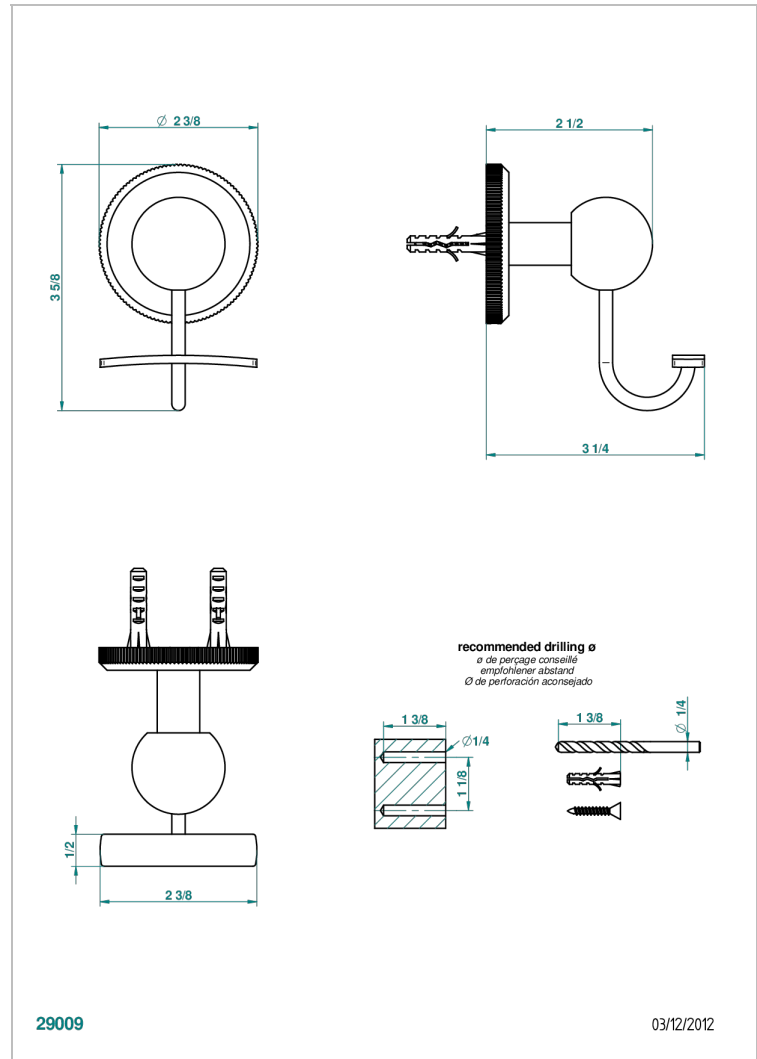

ART DECO CRYSTAL

A56-510

Robe hook

CHARACTERISTIC

- Art Déco Crystal
- Robe hook

AVAILABLE FINITIONS

Antique nickel - H28
 Black ceram - D30
 Blush PVD - H62
 Brass color PVD - H49
 Brown bronze color PVD - F33
 Gold color PVD - H52