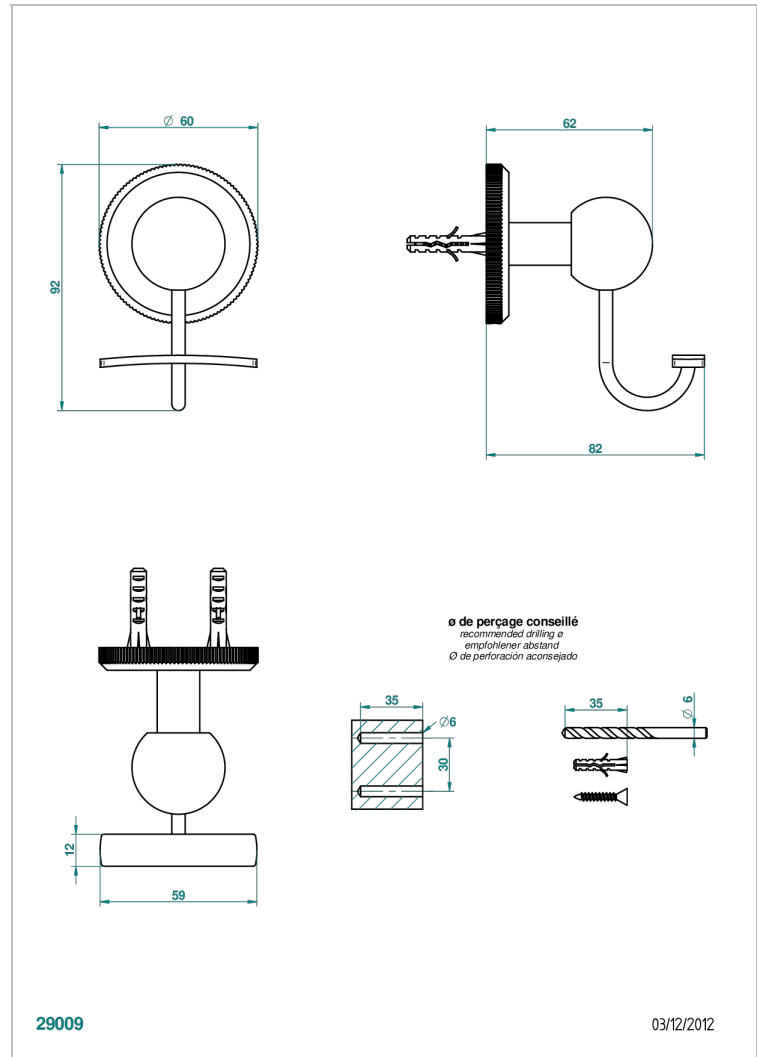

ART DECO CRYSTAL

A56-510

Robe hook

CHARACTERISTIC

- Art Déco Crystal
- Robe hook

AVAILABLE FINITIONS

Antique nickel - H28
Black ceram - D30
Blush PVD - H62
Brass color PVD - H49
Brown bronze color PVD - F33
Gold color PVD - H52