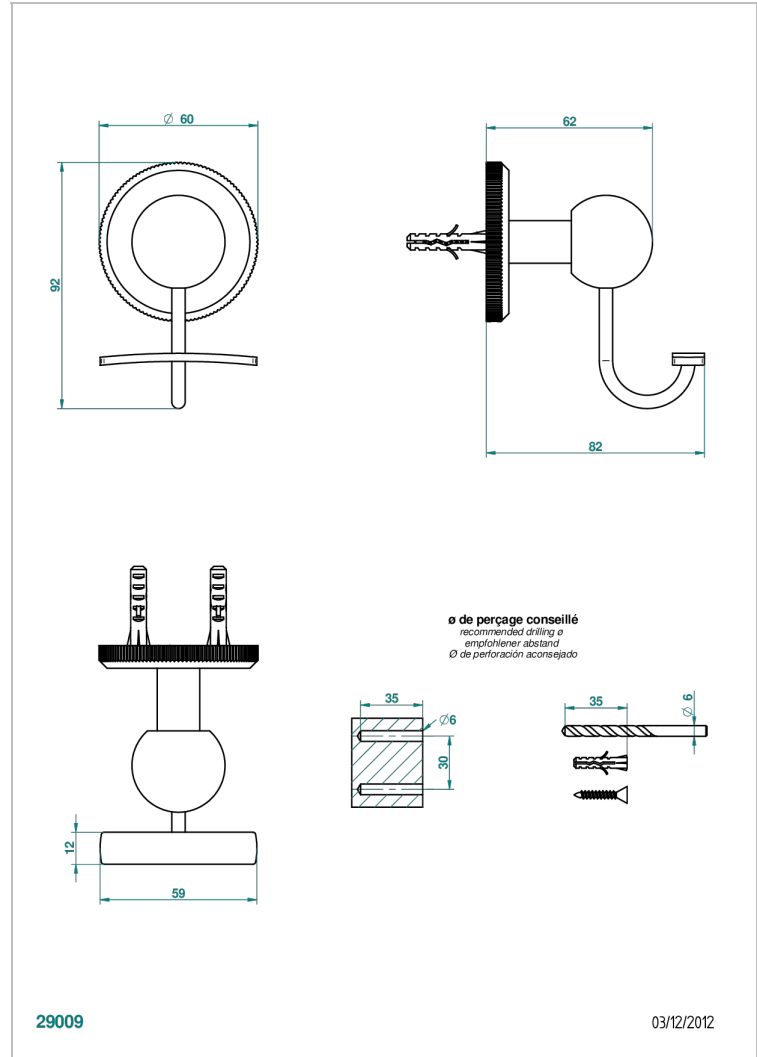

ART DECO CRYSTAL

A56-510

Robe hook

CHARACTERISTIC

- Art Déco Crystal
- Robe hook

AVAILABLE FINITIONS

Antique nickel - H28
Black ceram - D30
Blush PVD - H62
Brass color PVD - H49
Brown bronze color PVD - F33
Gold color PVD - H52