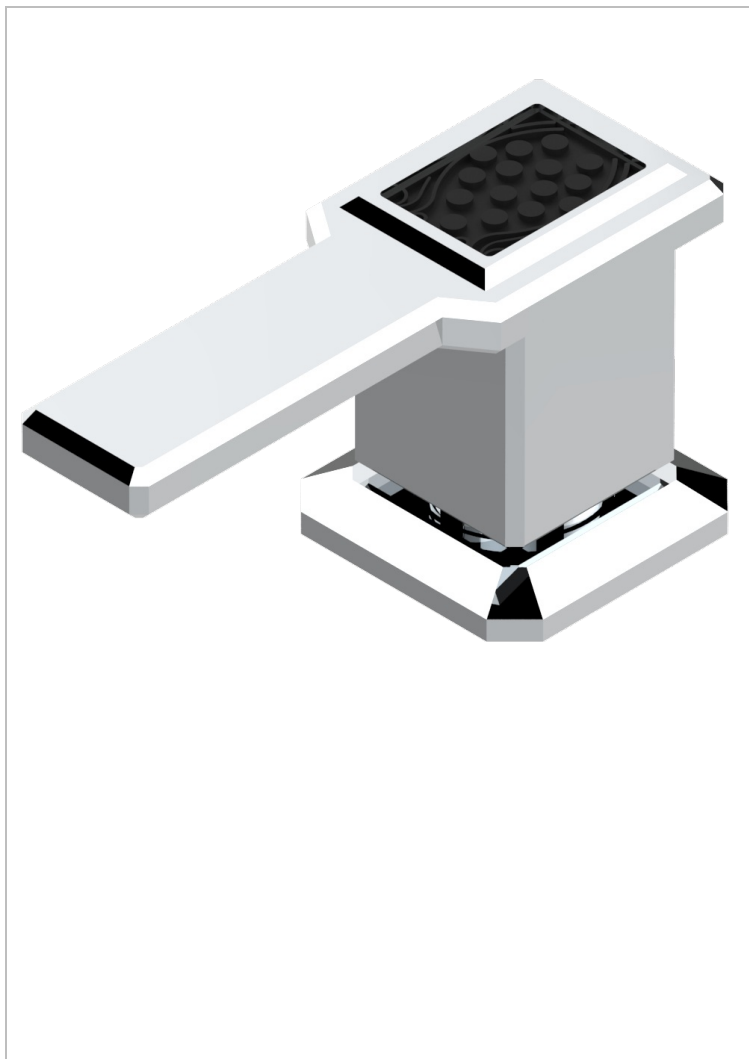

# METROPOLIS BLACK CRYSTAL WITH LEVER

A2M-35/H

Rim mounted 1/2" valve, hot

## CHARACTERISTIC

- Métropolis Black crystal with lever
- Rim mounted 1/2" valve, hot

## AVAILABLE FINITIONS

Antique nickel - H28  
Black ceram - D30  
Blush PVD - H62  
Brass color PVD - H49  
Brown bronze color PVD - F33  
Gold color PVD - H52

Graphite PVD - H64  
Matt Umber PVD - H67  
Matt blush PVD - H60  
Matt brass color PVD - H50  
Matt brown bronze color PVD - F34  
Matt chrome - C02