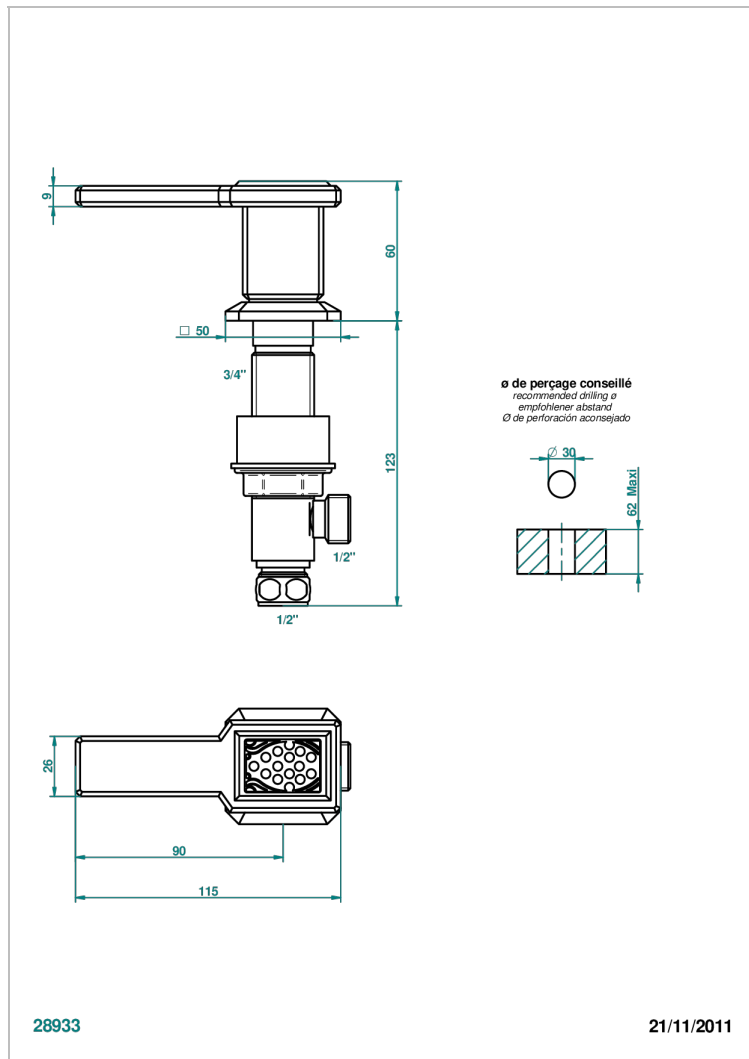

# METROPOLIS BLACK CRYSTAL WITH LEVER

A2M-35/H

Rim mounted 1/2" valve, hot

## CHARACTERISTIC

- Métropolis Black crystal with lever
- Rim mounted 1/2" valve, hot