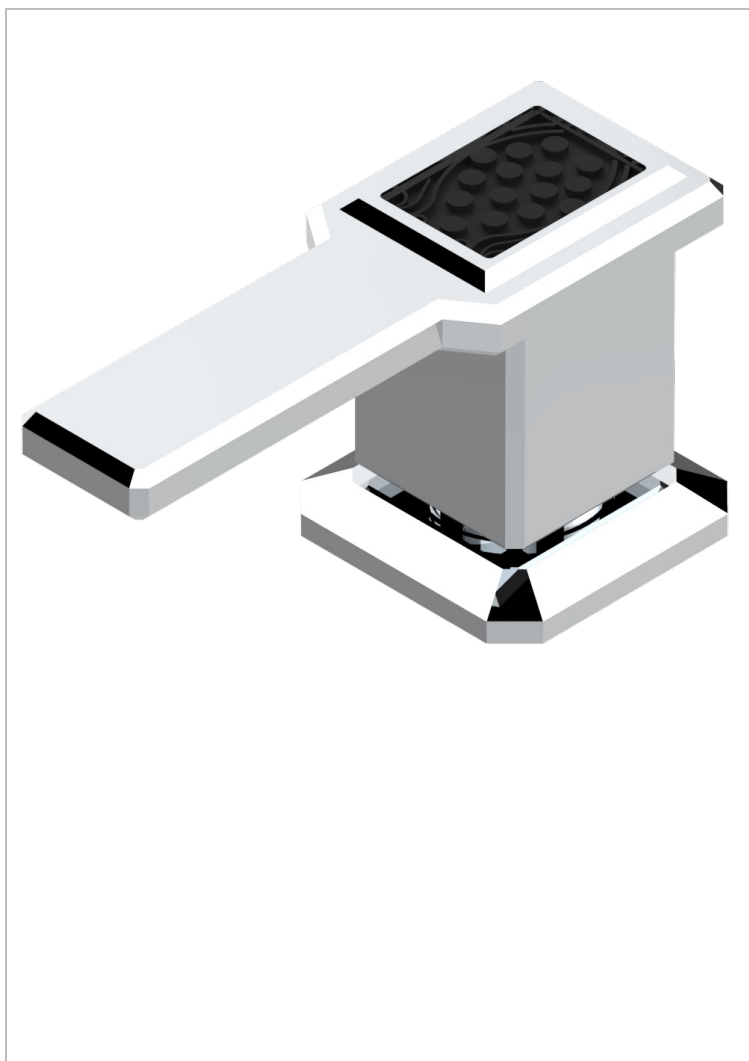

METROPOLIS BLACK CRYSTAL WITH LEVER

A2M-35/H

Rim mounted 1/2" valve, hot

CHARACTERISTIC

- Métropolis Black crystal with lever
- Rim mounted 1/2" valve, hot

AVAILABLE FINITIONS

Antique nickel - H28
 Black ceram - D30
 Blush PVD - H62
 Brass color PVD - H49
 Brown bronze color PVD - F33
 Gold color PVD - H52