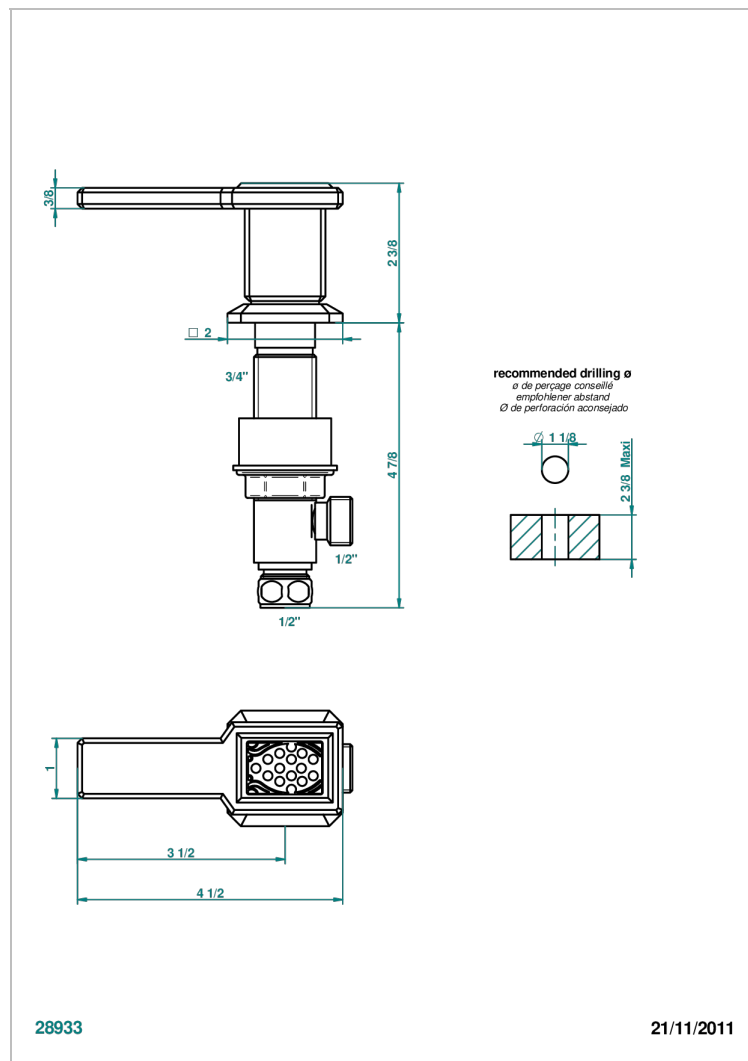

METROPOLIS BLACK CRYSTAL WITH LEVER

A2M-35/H

Rim mounted 1/2" valve, hot

CHARACTERISTIC

- Métropolis Black crystal with lever
- Rim mounted 1/2" valve, hot

AVAILABLE FINITIONS

Antique nickel - H28
 Black ceram - D30
 Blush PVD - H62
 Brass color PVD - H49
 Brown bronze color PVD - F33
 Gold color PVD - H52