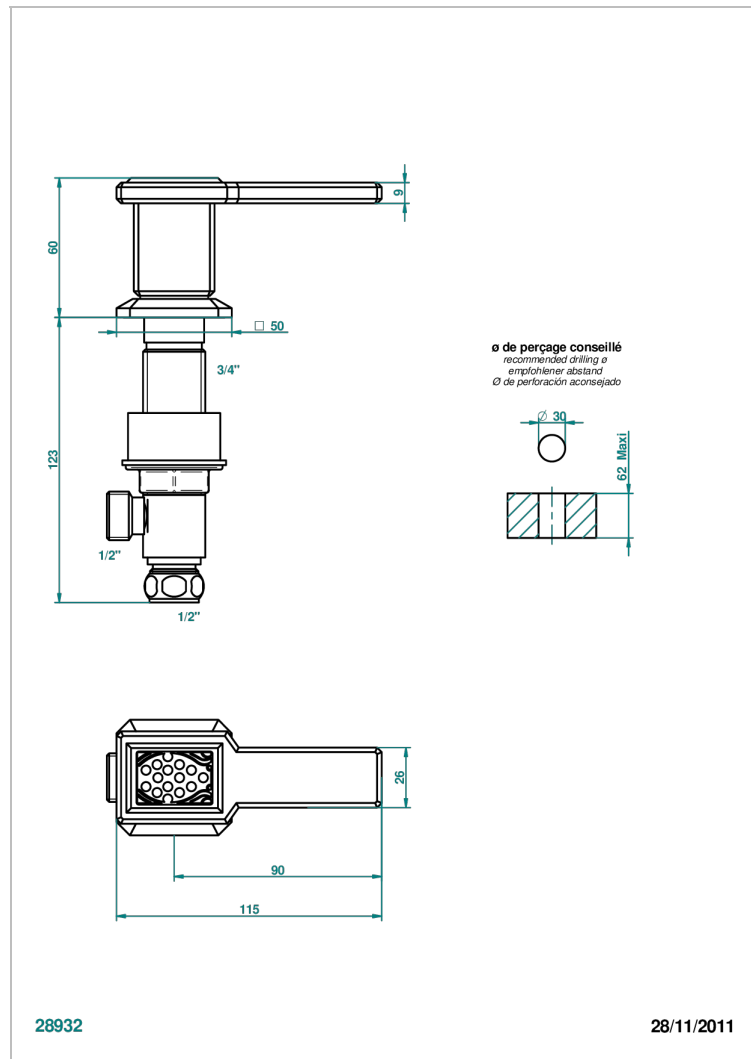

METROPOLIS BLACK CRYSTAL WITH LEVER

A2M-35/C

Rim mounted 1/2" valve, cold

CHARACTERISTIC

- Métropolis Black crystal with lever
- Rim mounted 1/2" valve, cold

AVAILABLE FINITIONS

Antique nickel - H28
Black ceram - D30
Blush PVD - H62
Brass color PVD - H49
Brown bronze color PVD - F33
Gold color PVD - H52