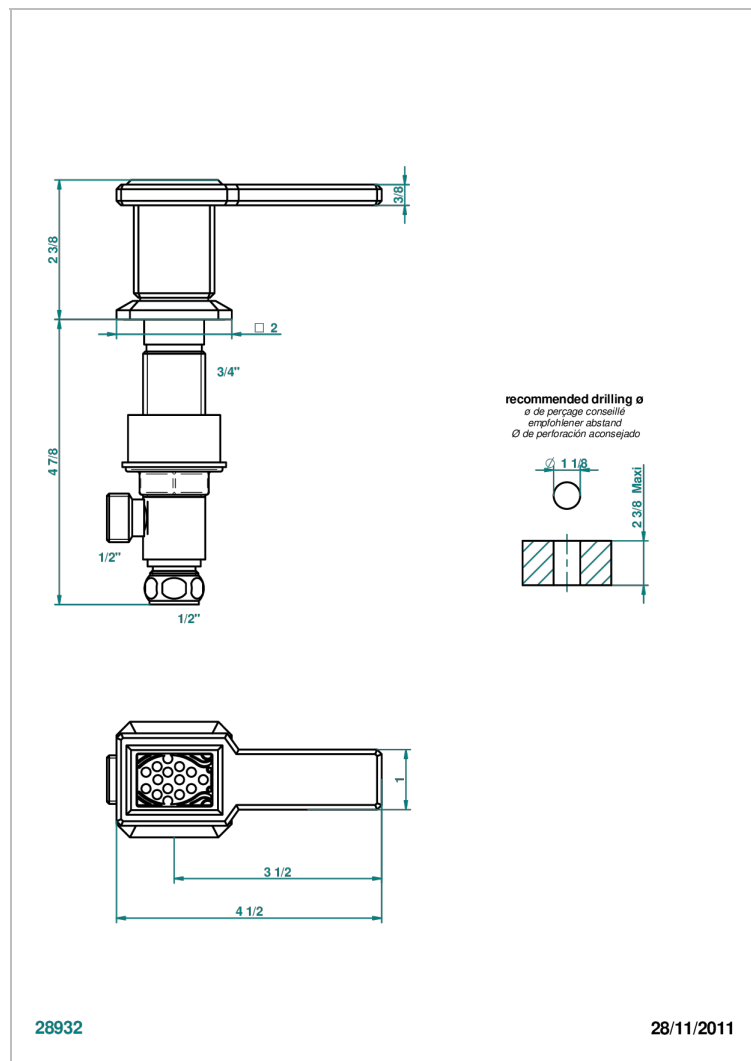

METROPOLIS BLACK CRYSTAL WITH LEVER

A2M-35/C

Rim mounted 1/2" valve, cold

CHARACTERISTIC

- Métropolis Black crystal with lever
- Rim mounted 1/2" valve, cold

AVAILABLE FINITIONS

Antique nickel - H28
 Black ceram - D30
 Blush PVD - H62
 Brass color PVD - H49
 Brown bronze color PVD - F33
 Gold color PVD - H52