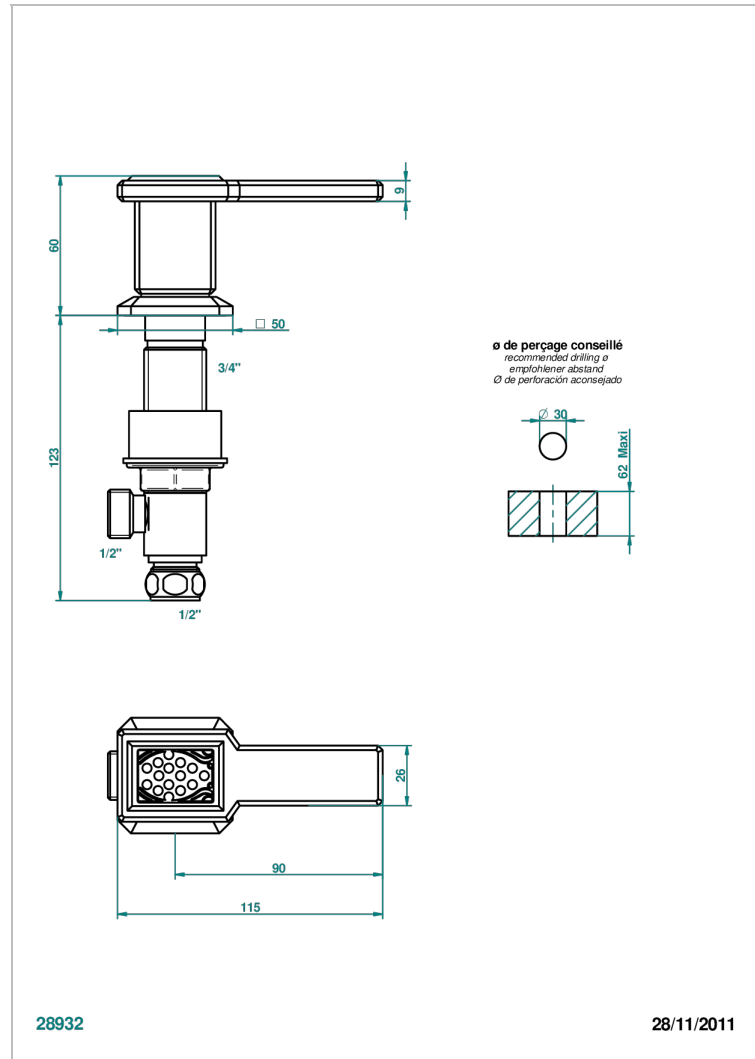

METROPOLIS, KRISTALL SCHWARZ, HEBEL

A2M-35/C

Einbauventil zur Standmontage 1/2", Kalt

EIGENSCHAFTEN

- Métropolis, Kristall schwarz, Hebel
- Einbauventil zur Standmontage 1/2", Kalt

VERFÜGBARE OBERFLÄCHEN

Altnickel - H28
Blassgold - F30
Blassgold matt unlackiert - F31
Chrom - A02
Chrom / gold - G02
Chrom matt - C02

Gold - F01
Gold matt - F07
Mattschwarz keramik - D30
Nickel matt - C01
Pvd blush - H62
Pvd blush matt - H60

Pvd bronze braun - F33
Pvd bronze braun matt - F34
Pvd gold - H52
Pvd gold matt - H53
Pvd graphite - H64
Pvd graphite matt - H65

Pvd messing - H49
Pvd messing matt - H50
Pvd nickel - H55
Pvd nickel matt - H56
Pvd umber - H66
Pvd umber matt - H67

Silbernickel - B01