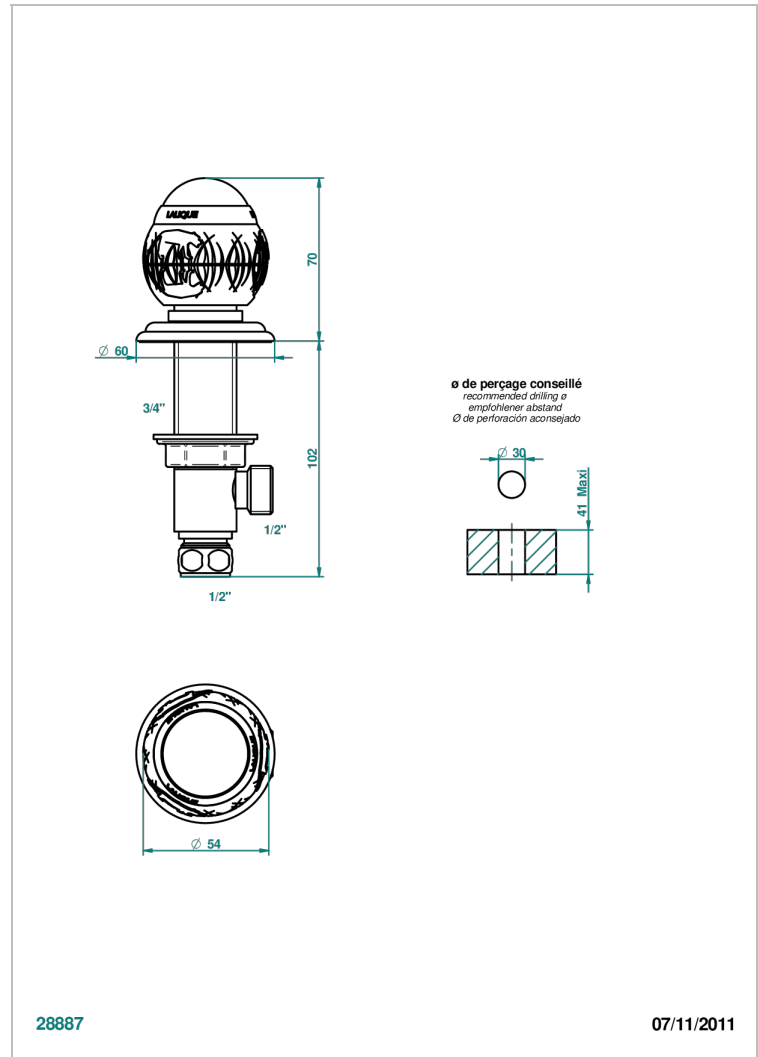

PANTHERE BLACK CRYSTAL

A2K-35

Rim mounted 1/2" valve

THG[®]
PARIS

CHARACTERISTIC

- Panthère Black crystal
- Rim mounted 1/2" valve

AVAILABLE FINITIONS

Antique nickel - H28
Black ceram - D30
Blush PVD - H62
Brass color PVD - H49
Brown bronze color PVD - F33
Gold color PVD - H52