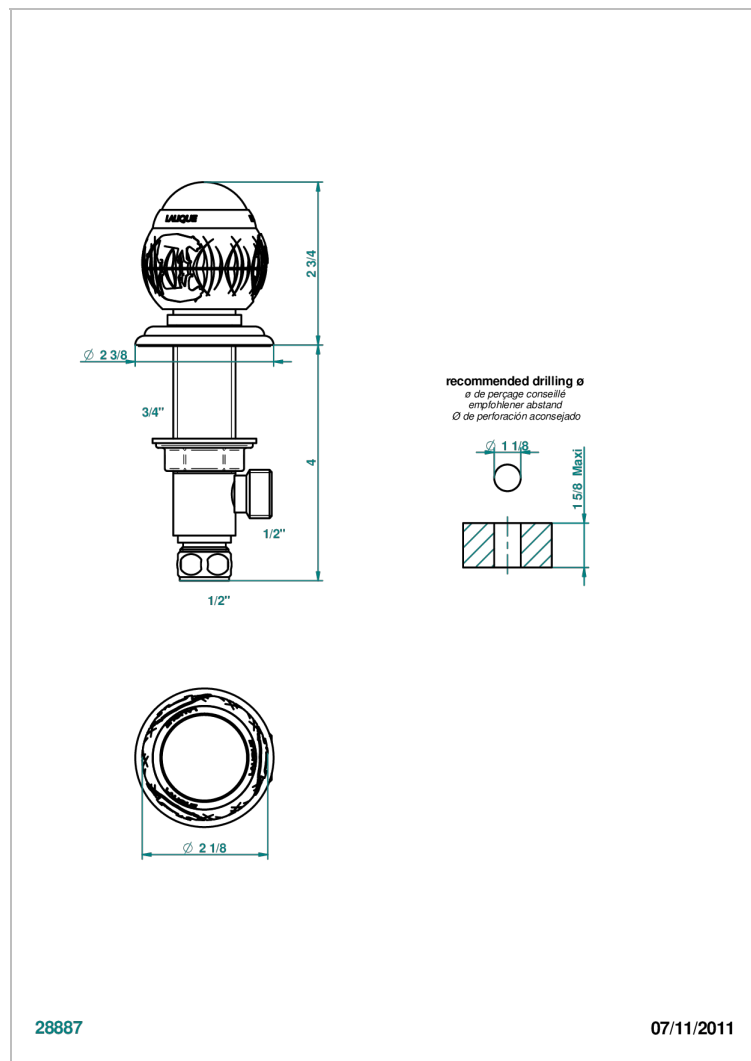

# PANTHERE BLACK CRYSTAL

A2K-35

Rim mounted 1/2" valve

28887

07/11/2011

## CHARACTERISTIC

- Panthère Black crystal
- Rim mounted 1/2" valve