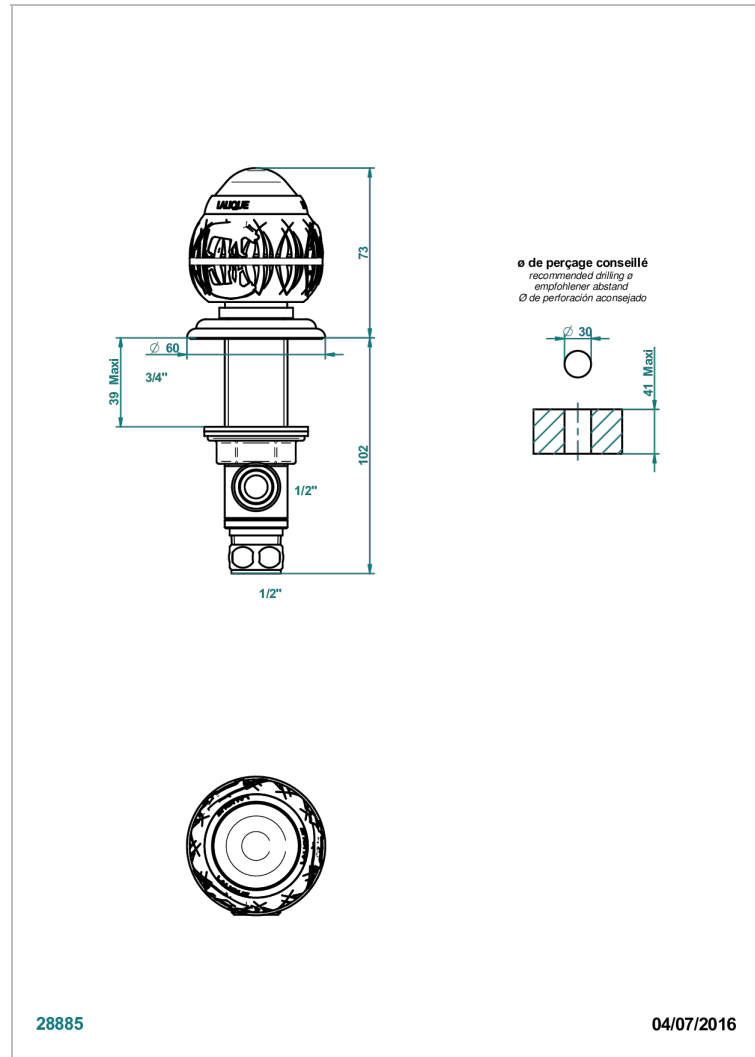

PANTHERE CLEAR CRYSTAL

A2H-35

Rim mounted 1/2" valve

THG[®]
PARIS

CHARACTERISTIC

- Panthère Clear crystal
- Rim mounted 1/2" valve

AVAILABLE FINITIONS

Antique nickel - H28
Black ceram - D30
Blush PVD - H62
Brass color PVD - H49
Brown bronze color PVD - F33
Gold color PVD - H52

Nickel color PVD - H55
Polished chrome (color finish) - A02
Polished chrome / Polished gold (color finish) - G02
Polished gold (color finish) - F01
Polished nickel - B01
Soft gold - F30

Soft matt gold - F31
Umber PVD - H66
Varnished matt antique red copper (color finish) - H07