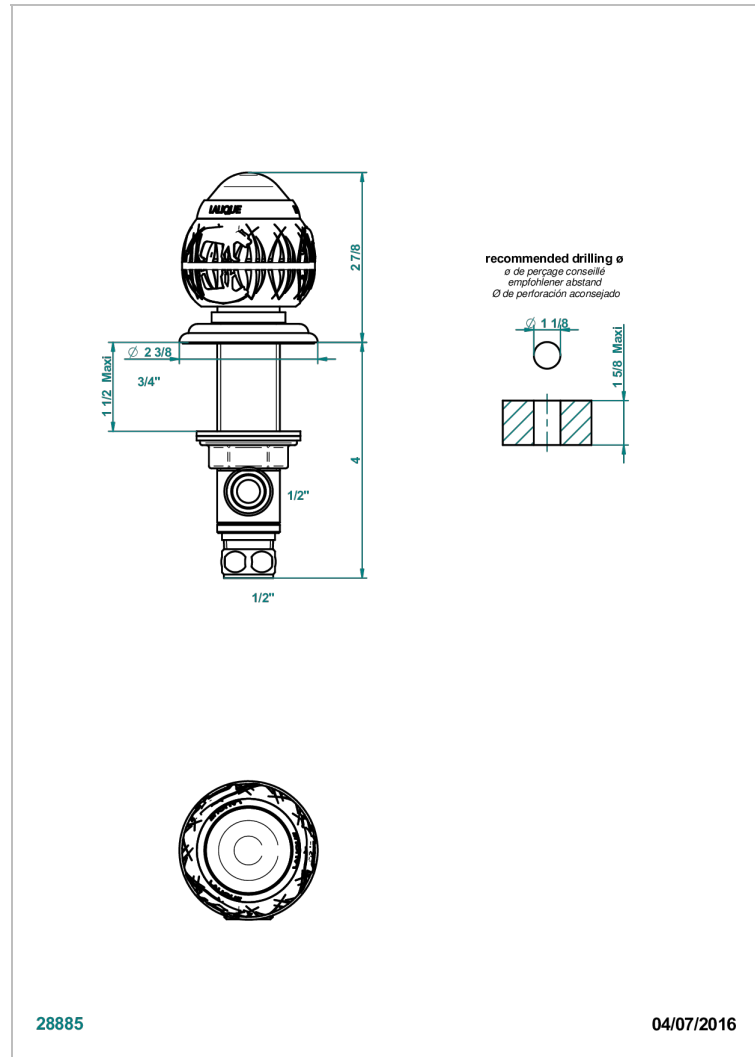

PANTHERE CLEAR CRYSTAL

A2H-35

Rim mounted 1/2" valve

28885

04/07/2016

CHARACTERISTIC

- Panthere Clear crystal
- Rim mounted 1/2" valve

AVAILABLE FINITIONS