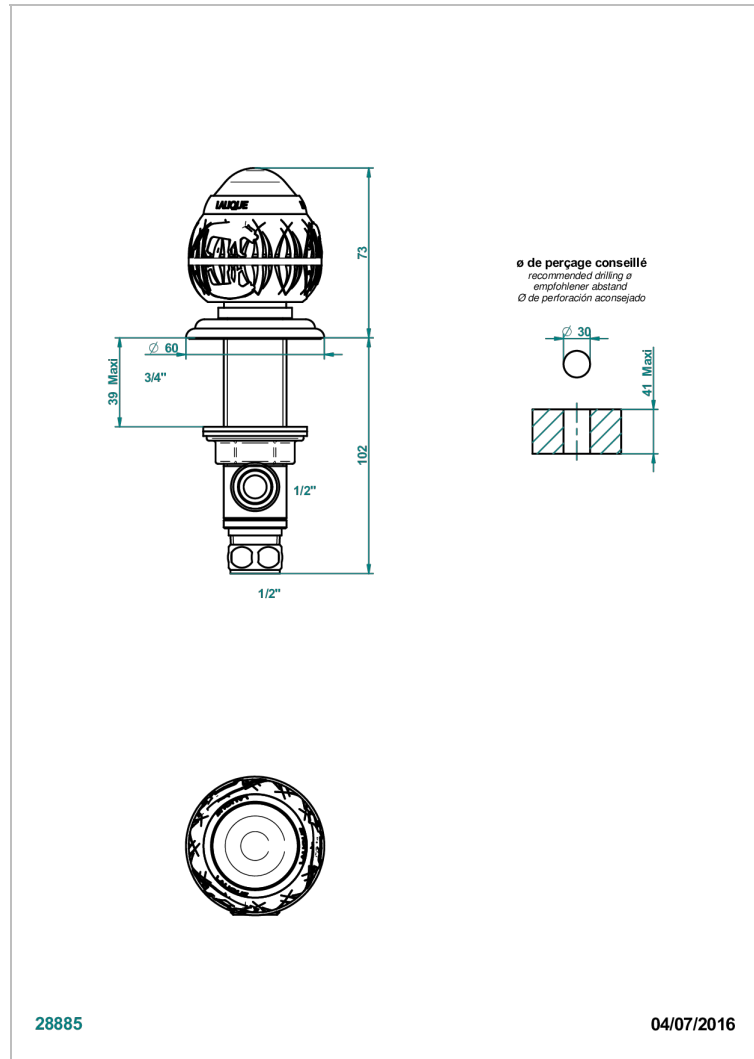

# PANTHERE CLEAR CRYSTAL

A2H-35

Rim mounted 1/2" valve

THG<sup>®</sup>  
PARIS

## CHARACTERISTIC

- Panthère Clear crystal
- Rim mounted 1/2" valve