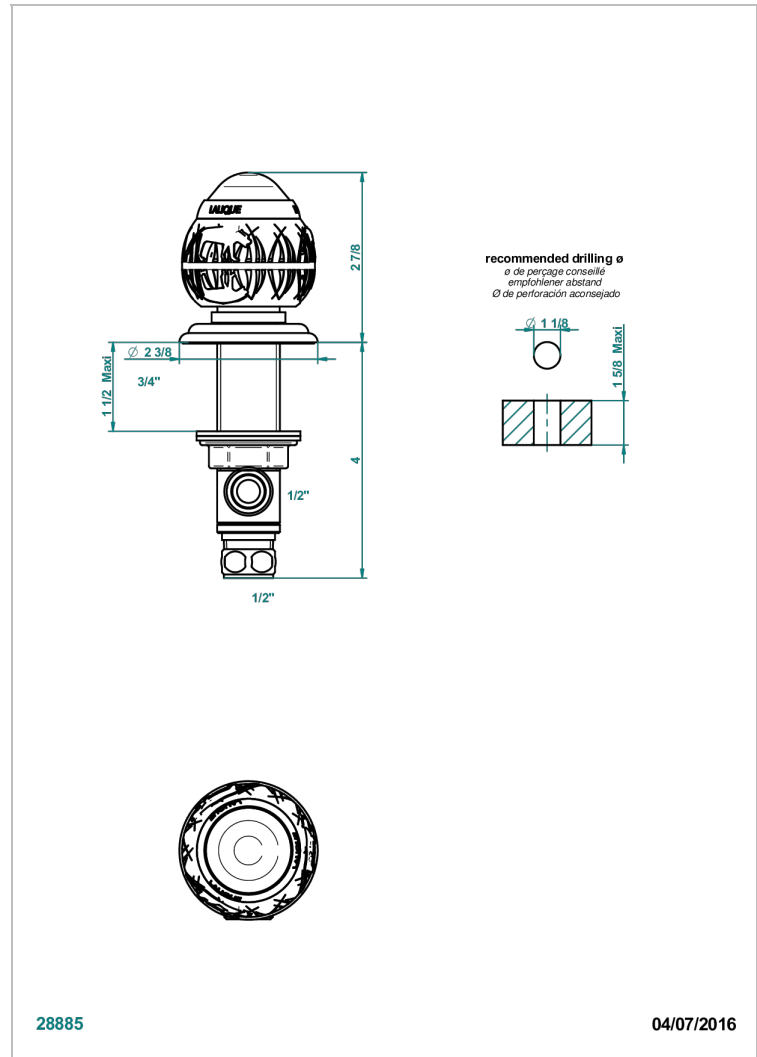

PANTHERE CLEAR CRYSTAL

A2H-35

Rim mounted 1/2" valve

THG[®]
PARIS

CHARACTERISTIC

- Panthere Clear crystal
- Rim mounted 1/2" valve

AVAILABLE FINITIONS

Antique nickel - H28
Black ceram - D30
Blush PVD - H62
Brass color PVD - H49
Brown bronze color PVD - F33
Gold color PVD - H52

Nickel color PVD - H55
Polished chrome (color finish) - A02
Polished chrome / Polished gold (color finish) - G02
Polished gold (color finish) - F01
Polished nickel - B01
Soft gold - F30

Soft matt gold - F31
Umber PVD - H66
Varnished matt antique red copper (color finish) - H07