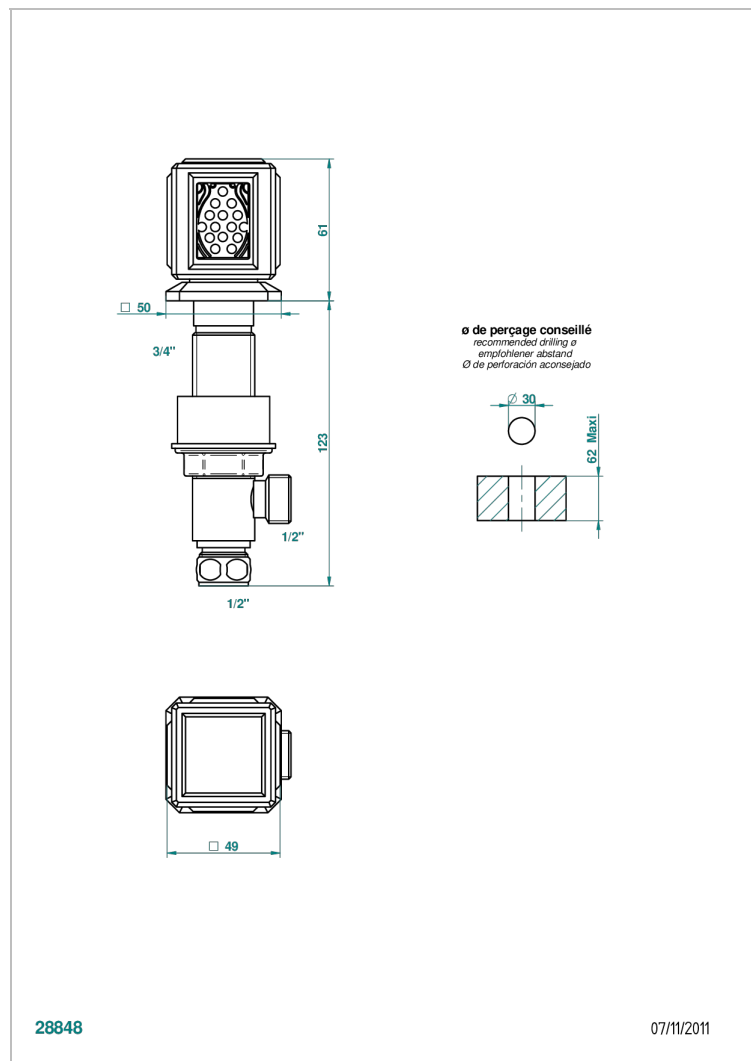

METROPOLIS BLACK CRYSTAL

A2L-35

Rim mounted 1/2" valve

CHARACTERISTIC

- Métropolis Black crystal
- Rim mounted 1/2" valve

AVAILABLE FINITIONS

Antique nickel - H28
Black ceram - D30
Blush PVD - H62
Brass color PVD - H49
Brown bronze color PVD - F33
Gold color PVD - H52