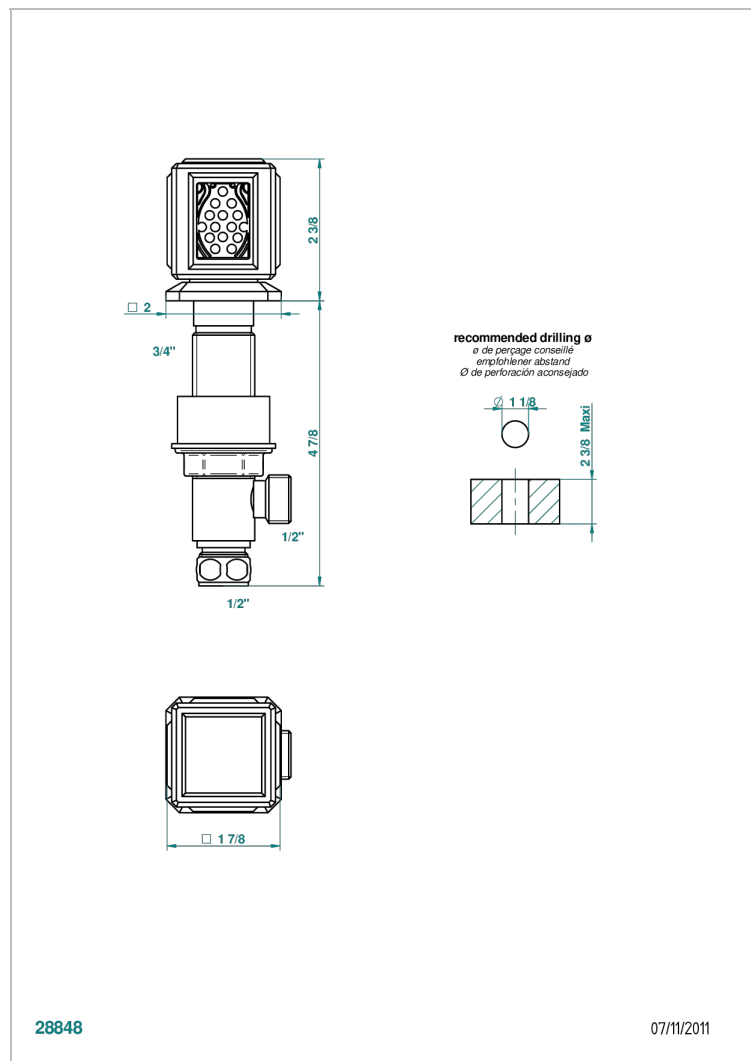

METROPOLIS BLACK CRYSTAL

A2L-35

Rim mounted 1/2" valve

28848

07/11/2011

CHARACTERISTIC

- Métropolis Black crystal
- Rim mounted 1/2" valve

AVAILABLE FINITIONS