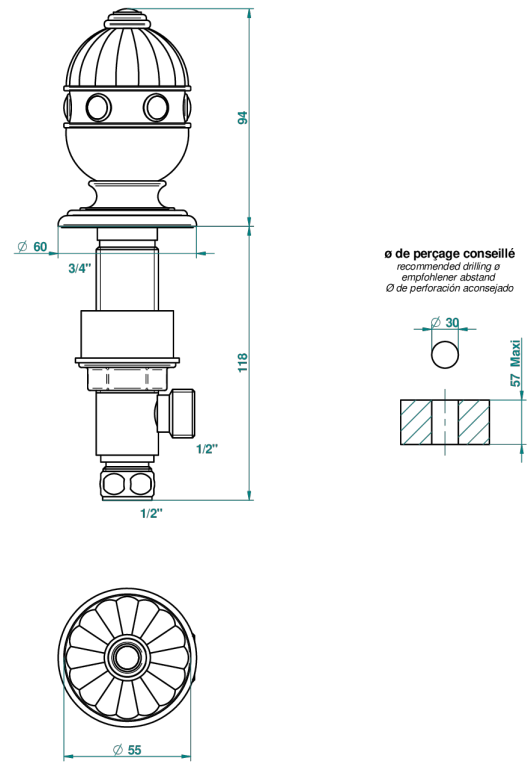

# CHEVERNY RED JASPER

A1U-35

Rim mounted 1/2" valve

28833

04/11/2011

## CHARACTERISTIC

- Cheverny red Jasper
- Rim mounted 1/2" valve