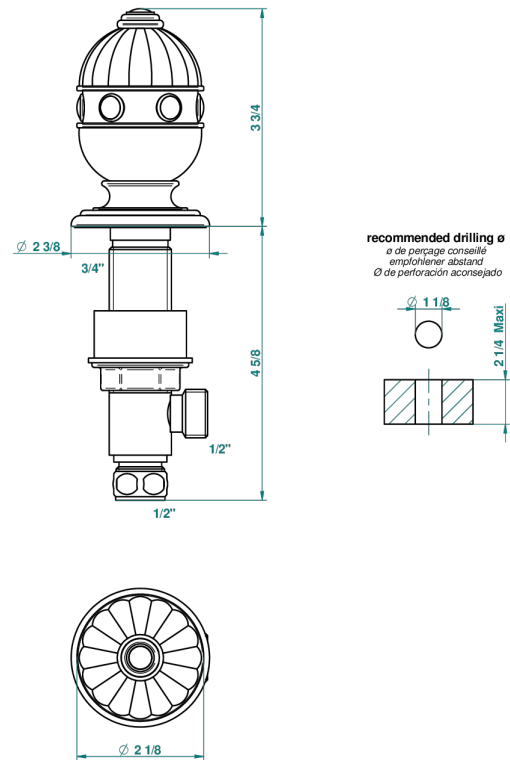

# CHEVERNY RED JASPER

A1U-35

Rim mounted 1/2" valve

THG<sup>®</sup>  
PARIS

28833

04/11/2011

## CHARACTERISTIC

- Cheverny red Jasper
- Rim mounted 1/2" valve