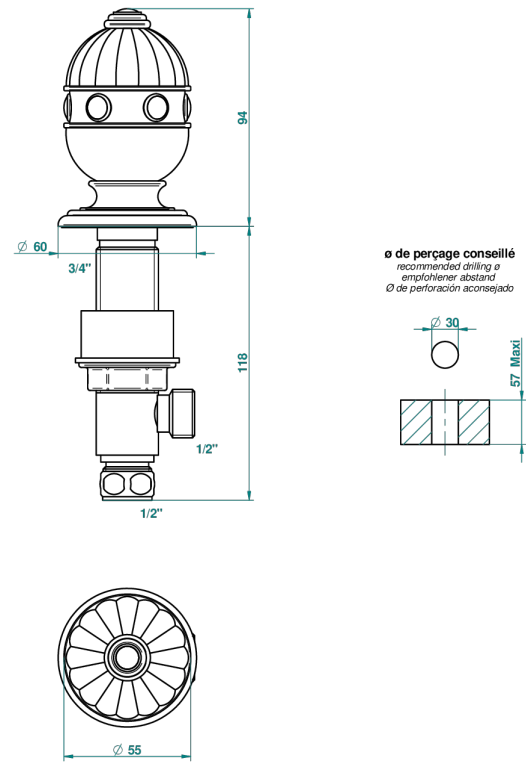

# CHEVERNY LAPIS LAZULI

A1T-35

Rim mounted 1/2" valve

THG<sup>®</sup>  
PARIS

28670

04/11/2011

## CHARACTERISTIC

- Cheverny Lapis Lazuli
- Rim mounted 1/2" valve