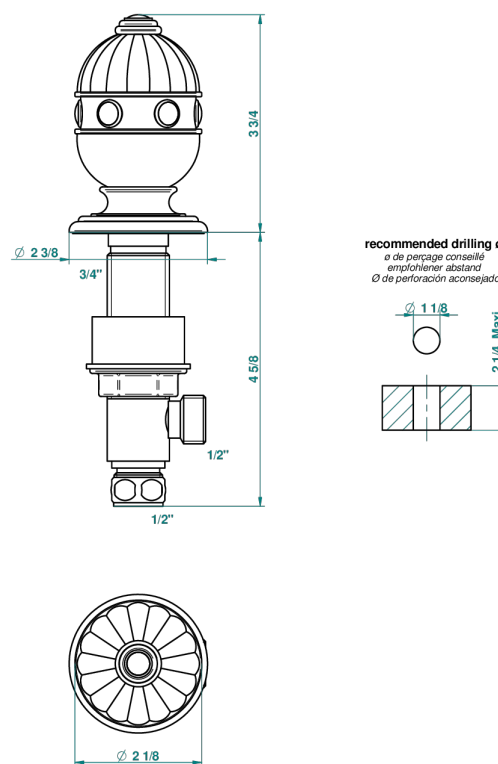

CHEVERNY LAPIS LAZULI

A1T-35

Rim mounted 1/2" valve

28670

04/11/2011

CHARACTERISTIC

- Cheverny Lapis Lazuli
- Rim mounted 1/2" valve

AVAILABLE FINITIONS