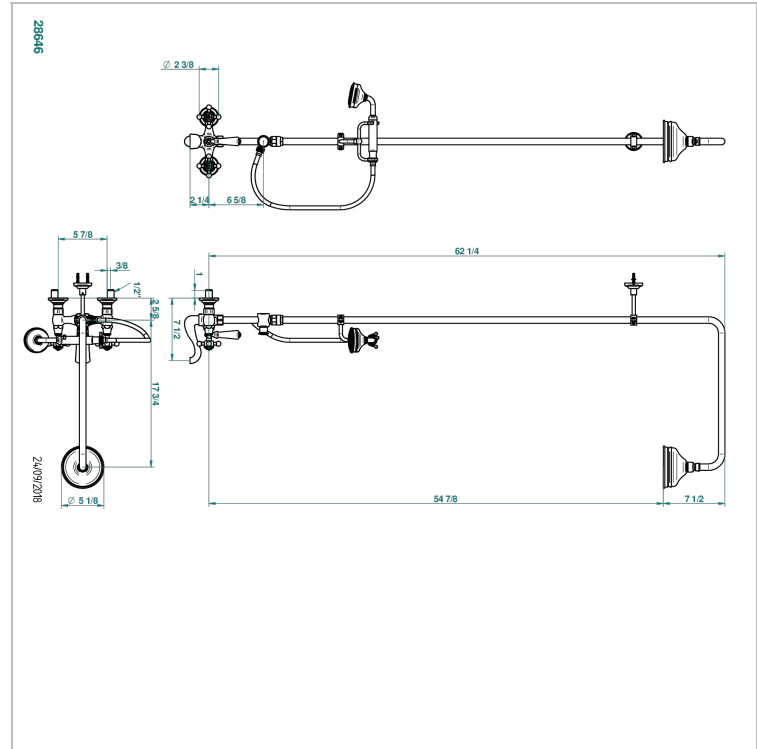

1900

G25-13BCD

Wall bath/shower mixer, 1/2" centres with shower column with diverter, wall bracket, handshower, 1.5 m hose, holder on bar and 130 mm Shower head

CHARACTERISTIC

- 1900
- Wall bath/shower mixer, 1/2" centres with shower column with diverter, wall bracket, handshower, 1.5 m hose, holder on bar and 130 mm Shower head

AVAILABLE FINITIONS

Antique nickel - H28
Black ceram - D30
Blush PVD - H62
Brass color PVD - H49
Brown bronze color PVD - F33
Gold color PVD - H52

Graphite PVD - H64
Lacquered light bronze - D01
Matt Umber PVD - H67
Matt blush PVD - H60
Matt brass color PVD - H50
Matt brown bronze color PVD - F34