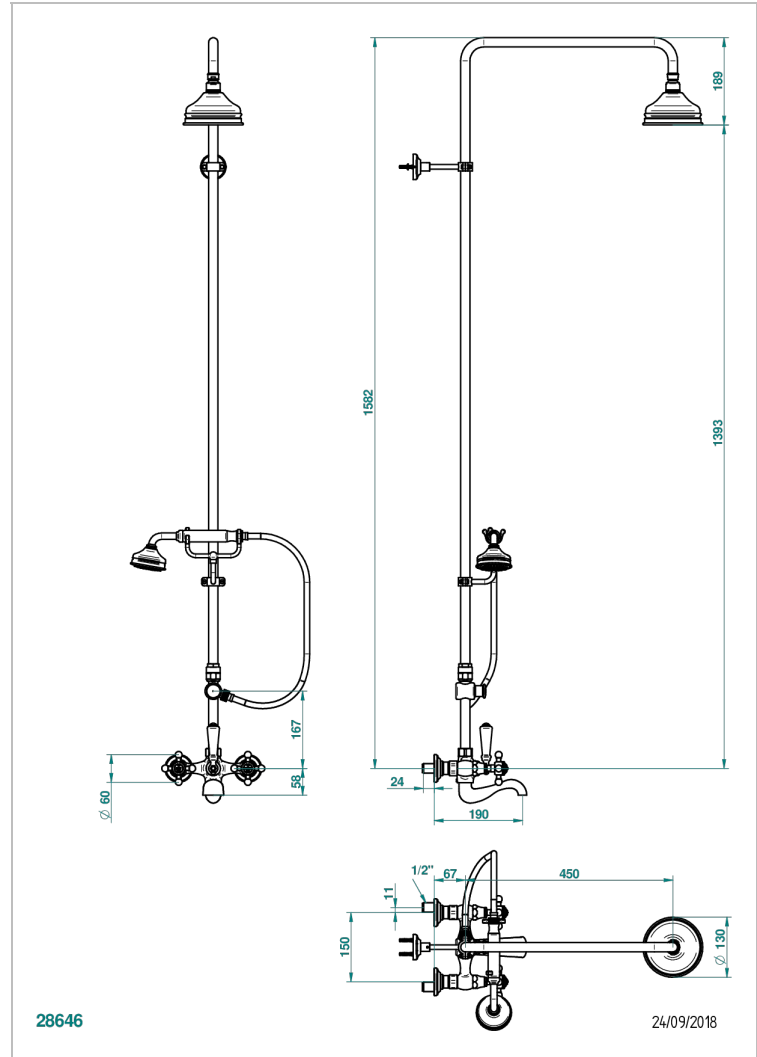

1900

G25-13BCD

Wall bath/shower mixer, 1/2" centres with shower column with diverter, wall bracket, handshower, 1.5 m hose, holder on bar and 130 mm Shower head

CHARACTERISTIC

- 1900
- Wall bath/shower mixer, 1/2" centres with shower column with diverter, wall bracket, handshower, 1.5 m hose, holder on bar and 130 mm Shower head

AVAILABLE FINITIONS

Antique nickel - H28
Black ceram - D30
Blush PVD - H62
Brass color PVD - H49
Brown bronze color PVD - F33
Gold color PVD - H52

Graphite PVD - H64
Lacquered light bronze - D01
Matt Umber PVD - H67
Matt blush PVD - H60
Matt brass color PVD - H50
Matt brown bronze color PVD - F34

Soft gold - F30
Soft matt gold - F31
Umber PVD - H66
Varnished matt antique red copper (color finish) - H07