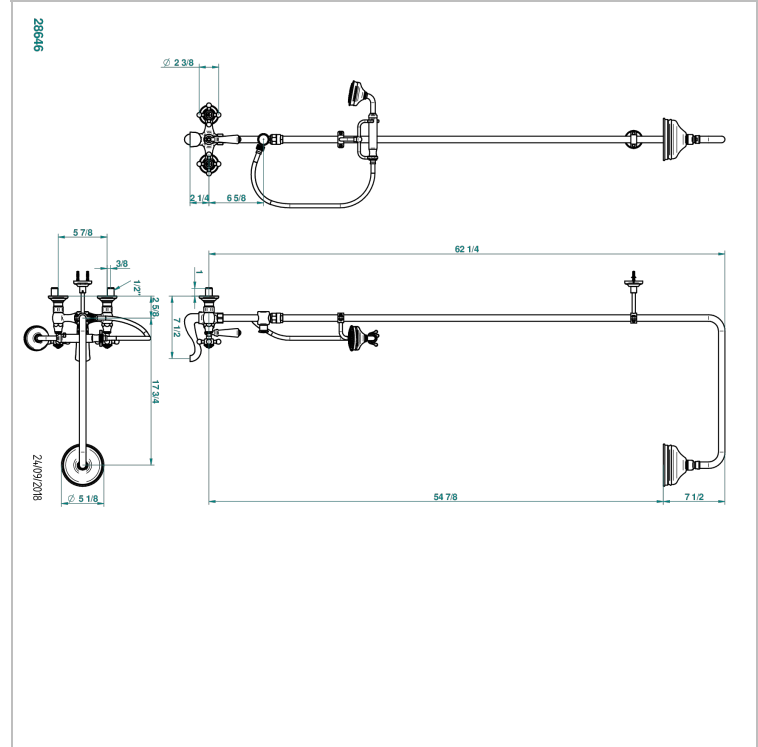

1900

G25-13BCD

Wall bath/shower mixer, 1/2" centres with shower column with diverter, wall bracket, handshower, 1.5 m hose, holder on bar and 130 mm Shower head

CHARACTERISTIC

- 1900
- Wall bath/shower mixer, 1/2" centres with shower column with diverter, wall bracket, handshower, 1.5 m hose, holder on bar and 130 mm Shower head

AVAILABLE FINITIONS

Antique nickel - H28
Black ceram - D30
Blush PVD - H62
Brass color PVD - H49
Brown bronze color PVD - F33
Gold color PVD - H52

Graphite PVD - H64
Lacquered light bronze - D01
Matt Umber PVD - H67
Matt blush PVD - H60
Matt brass color PVD - H50
Matt brown bronze color PVD - F34