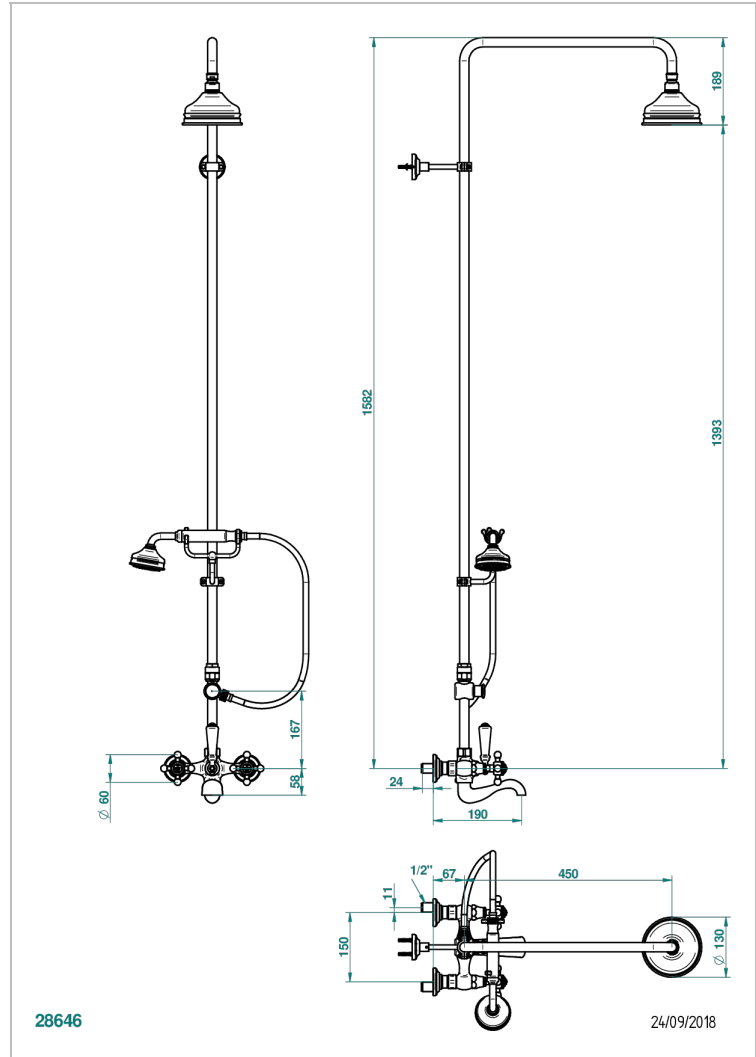

A52-13BCD

Wall bath/shower mixer, 1/2" centres with shower column with diverter, wall bracket, handshower, 1.5 m hose, holder on bar and 130 mm Shower head

CHARACTERISTIC

- Broadway
- Wall bath/shower mixer, 1/2" centres with shower column with diverter, wall bracket, handshower, 1.5 m hose, holder on bar and 130 mm Shower head

AVAILABLE FINITIONS

Antique nickel - H28
 Black ceram - D30
 Blush PVD - H62
 Brass color PVD - H49
 Brown bronze color PVD - F33
 Gold color PVD - H52

Graphite PVD - H64
 Lacquered light bronze - D01
 Matt Umber PVD - H67
 Matt blush PVD - H60
 Matt brass color PVD - H50
 Matt brown bronze color PVD - F34

Soft gold - F30
 Soft matt gold - F31
 Umber PVD - H66
 Varnished matt antique red copper (color finish) - H07