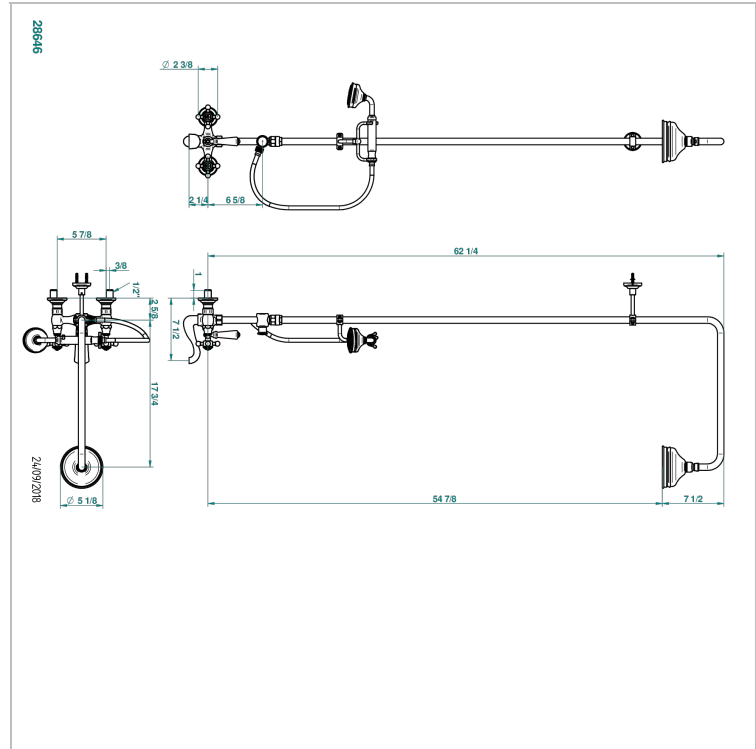

A52-13BCD

Wall bath/shower mixer, 1/2" centres with shower column with diverter, wall bracket, handshower, 1.5 m hose, holder on bar and 130 mm Shower head

CHARACTERISTIC

- Broadway
- Wall bath/shower mixer, 1/2" centres with shower column with diverter, wall bracket, handshower, 1.5 m hose, holder on bar and 130 mm Shower head

AVAILABLE FINITIONS

Antique nickel - H28
 Black ceram - D30
 Blush PVD - H62
 Brass color PVD - H49
 Brown bronze color PVD - F33
 Gold color PVD - H52

Graphite PVD - H64
 Lacquered light bronze - D01
 Matt Umber PVD - H67
 Matt blush PVD - H60
 Matt brass color PVD - H50
 Matt brown bronze color PVD - F34