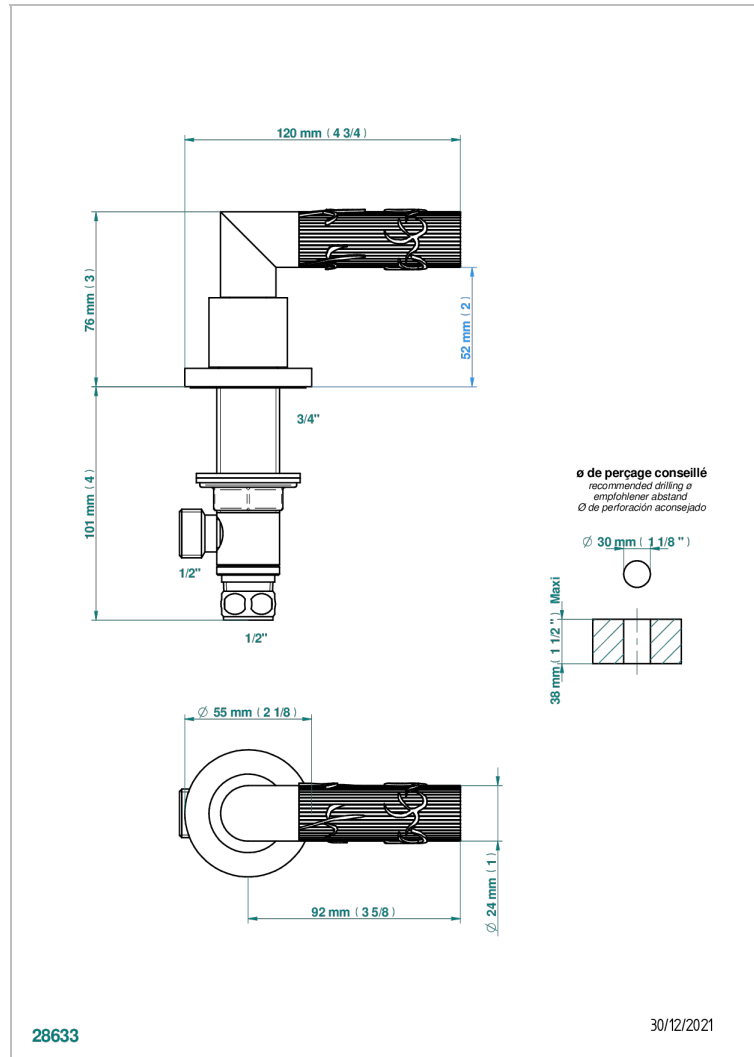

BAMBOU AMBER CRYSTAL

A34-35/C

Rim mounted 1/2" valve, cold

CHARACTERISTIC

- BamboU Amber crystal
- Rim mounted 1/2" valve, cold

AVAILABLE FINITIONS

Antique nickel - H28
Black ceram - D30
Blush PVD - H62
Brass color PVD - H49
Brown bronze color PVD - F33
Gold color PVD - H52