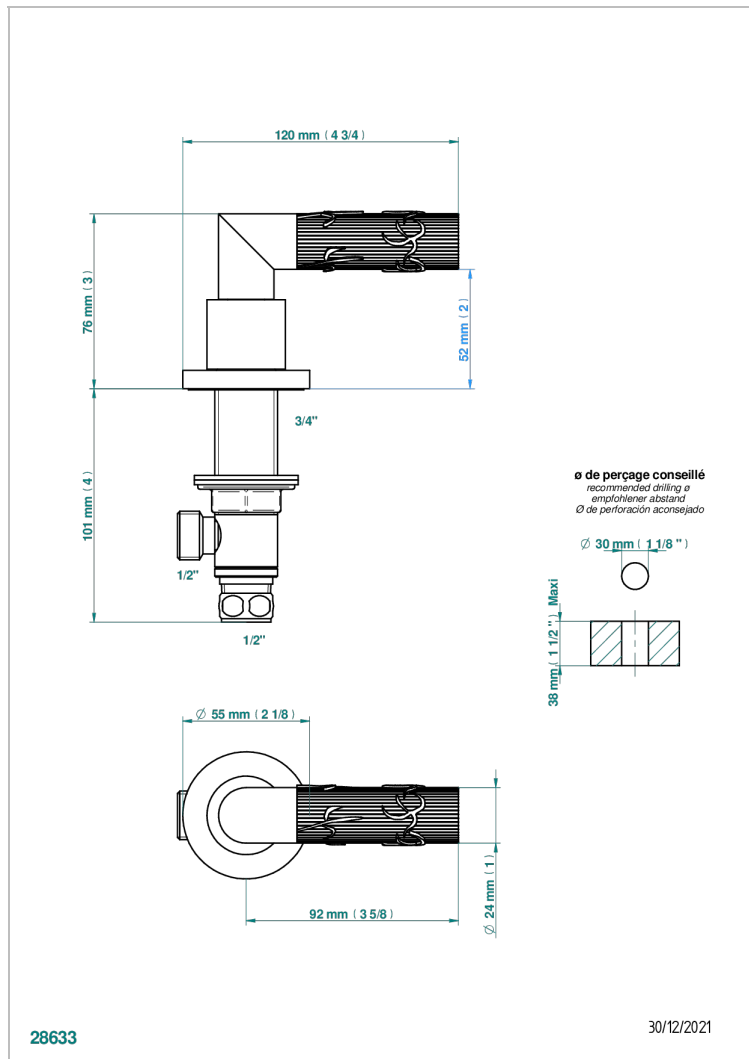

BAMBOU AMBER CRYSTAL

A34-35/C

Rim mounted 1/2" valve, cold

CHARACTERISTIC

- BamboU Amber crystal
- Rim mounted 1/2" valve, cold

AVAILABLE FINITIONS

Antique nickel - H28
Black ceram - D30
Blush PVD - H62
Brass color PVD - H49
Brown bronze color PVD - F33
Gold color PVD - H52