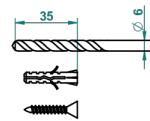

MARQUISE PLATINUM DECOR

A7G-4720C

Metal toilet brush holder with brush with cover wall mounted

THG®
PARIS

28537

27/10/2015

CHARACTERISTIC

- Marquise platinum decor
- Metal toilet brush holder with brush with cover wall mounted

AVAILABLE FINITIONS

Black ceram - D30

Blush PVD - H62

Brass color PVD - H49

Brown bronze color PVD - F33

Chrome polished - A02

Chrome polished / gold polished - G02

Copper antique matt, coated - H07

Gold color PVD - H52

Gold mat - F07

Gold polished - F01

Graphite PVD - H64

Light coated bronze - D01

Matt Umber PVD - H67

Matt blush PVD - H60

Matt brass color PVD - H50

Matt brown bronze color PVD - F34

Matt chrome (American satin) - C02

Matt gold color PVD - H53

Matt graphite PVD - H65

Matt nickel (American satin) - C01

Matt nickel color PVD - H56

Nickel antique / Sovereign - H28

Nickel color PVD - H55

Nickel polished - B01

Soft gold - F30

Soft matt gold - F31

Umber PVD - H66