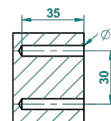

MARQUISE PLATINUM DECOR

A7G-4720C

Metal toilet brush holder with brush with cover wall mounted

THG®
PARIS

28537

27/10/2015

CHARACTERISTIC

- Marquise platinum decor
- Metal toilet brush holder with brush with cover wall mounted

AVAILABLE FINITIONS

Black ceram - D30

Blush PVD - H62

Brass color PVD - H49

Brown bronze color PVD - F33

Chrome polished - A02

Chrome polished / gold polished - G02

Copper antique matt, coated - H07

Gold color PVD - H52

Gold mat - F07

Gold polished - F01

Graphite PVD - H64

Light coated bronze - D01

Matt Umber PVD - H67

Matt blush PVD - H60

Matt brass color PVD - H50

Matt brown bronze color PVD - F34

Matt chrome (American satin) - C02

Matt gold color PVD - H53

Matt graphite PVD - H65

Matt nickel (American satin) - C01

Matt nickel color PVD - H56

Nickel antique / Sovereign - H28

Nickel color PVD - H55

Nickel polished - B01

Soft gold - F30

Soft matt gold - F31

Umber PVD - H66