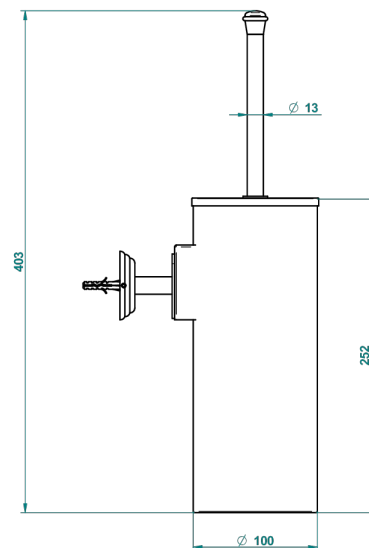

MARQUISE PLATINUM DECOR

A7G-4720C

Metal toilet brush holder with brush with cover wall mounted

THG®
PARIS

28537

27/10/2015

CHARACTERISTIC

- Marquise platinum decor
- Metal toilet brush holder with brush with cover wall mounted

AVAILABLE FINITIONS

Black ceram - D30

Blush PVD - H62

Brass color PVD - H49

Brown bronze color PVD - F33

Chrome polished - A02

Chrome polished / gold polished - G02

Copper antique matt, coated - H07

Gold color PVD - H52

Gold mat - F07

Gold polished - F01

Graphite PVD - H64

Light coated bronze - D01

Matt Umber PVD - H67

Matt blush PVD - H60

Matt brass color PVD - H50

Matt brown bronze color PVD - F34

Matt chrome (American satin) - C02

Matt gold color PVD - H53

Matt graphite PVD - H65

Matt nickel (American satin) - C01

Matt nickel color PVD - H56

Nickel antique / Sovereign - H28

Nickel color PVD - H55

Nickel polished - B01

Soft gold - F30

Soft matt gold - F31

Umber PVD - H66