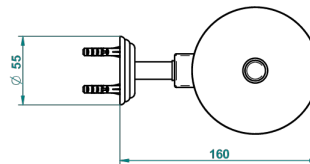

MARQUISE PLATINUM DECOR

A7G-4720C

Metal toilet brush holder with brush with cover wall mounted

THG®
PARIS

28537

27/10/2015

CHARACTERISTIC

- Marquise platinum decor
- Metal toilet brush holder with brush with cover wall mounted

AVAILABLE FINITIONS

Black ceram - D30

Blush PVD - H62

Brass color PVD - H49

Brown bronze color PVD - F33

Chrome polished - A02

Chrome polished / gold polished - G02

Copper antique matt, coated - H07

Gold color PVD - H52

Gold mat - F07

Gold polished - F01

Graphite PVD - H64

Light coated bronze - D01

Matt Umber PVD - H67

Matt blush PVD - H60

Matt brass color PVD - H50

Matt brown bronze color PVD - F34

Matt chrome (American satin) - C02

Matt gold color PVD - H53

Matt graphite PVD - H65

Matt nickel (American satin) - C01

Matt nickel color PVD - H56

Nickel antique / Sovereign - H28

Nickel color PVD - H55

Nickel polished - B01

Soft gold - F30

Soft matt gold - F31

Umber PVD - H66