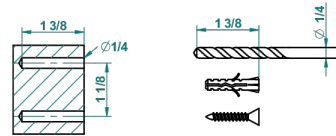

MARQUISE PLATINUM DECOR

A7G-4720C

Metal toilet brush holder with brush with cover wall mounted

THG®
PARIS

28537

27/10/2015

CHARACTERISTIC

- Marquise platinum decor
- Metal toilet brush holder with brush with cover wall mounted

AVAILABLE FINITIONS

Black ceram - D30
Blush PVD - H62
Brass color PVD - H49
Brown bronze color PVD - F33
Chrome polished - A02
Chrome polished / gold polished - G02

Copper antique matt, coated - H07
Gold color PVD - H52
Gold mat - F07
Gold polished - F01
Graphite PVD - H64
Light coated bronze - D01

Matt Umber PVD - H67
Matt blush PVD - H60
Matt brass color PVD - H50
Matt brown bronze color PVD - F34
Matt chrome (American satin) - C02
Matt gold color PVD - H53

Matt graphite PVD - H65
Matt nickel (American satin) - C01
Matt nickel color PVD - H56
Nickel antique / Sovereign - H28
Nickel color PVD - H55
Nickel polished - B01

Soft gold - F30
Soft matt gold - F31
Umber PVD - H66