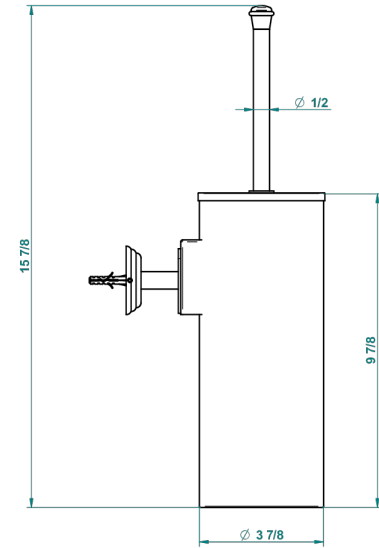

MARQUISE PLATINUM DECOR

A7G-4720C

Metal toilet brush holder with brush with cover wall mounted

THG®
PARIS

28537

27/10/2015

CHARACTERISTIC

- Marquise platinum decor
- Metal toilet brush holder with brush with cover wall mounted

AVAILABLE FINITIONS

Black ceram - D30
Blush PVD - H62
Brass color PVD - H49
Brown bronze color PVD - F33
Chrome polished - A02
Chrome polished / gold polished - G02

Copper antique matt, coated - H07
Gold color PVD - H52
Gold mat - F07
Gold polished - F01
Graphite PVD - H64
Light coated bronze - D01

Matt Umber PVD - H67
Matt blush PVD - H60
Matt brass color PVD - H50
Matt brown bronze color PVD - F34
Matt chrome (American satin) - C02
Matt gold color PVD - H53

Matt graphite PVD - H65
Matt nickel (American satin) - C01
Matt nickel color PVD - H56
Nickel antique / Sovereign - H28
Nickel color PVD - H55
Nickel polished - B01

Soft gold - F30
Soft matt gold - F31
Umber PVD - H66