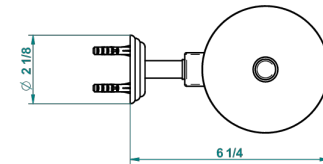

MARQUISE PLATINUM DECOR

A7G-4720C

Metal toilet brush holder with brush with cover wall mounted

THG®
PARIS

28537

27/10/2015

CHARACTERISTIC

- Marquise platinum decor
- Metal toilet brush holder with brush with cover wall mounted

AVAILABLE FINITIONS

Black ceram - D30
Blush PVD - H62
Brass color PVD - H49
Brown bronze color PVD - F33
Chrome polished - A02
Chrome polished / gold polished - G02

Copper antique matt, coated - H07
Gold color PVD - H52
Gold mat - F07
Gold polished - F01
Graphite PVD - H64
Light coated bronze - D01

Matt Umber PVD - H67
Matt blush PVD - H60
Matt brass color PVD - H50
Matt brown bronze color PVD - F34
Matt chrome (American satin) - C02
Matt gold color PVD - H53

Matt graphite PVD - H65
Matt nickel (American satin) - C01
Matt nickel color PVD - H56
Nickel antique / Sovereign - H28
Nickel color PVD - H55
Nickel polished - B01

Soft gold - F30
Soft matt gold - F31
Umber PVD - H66