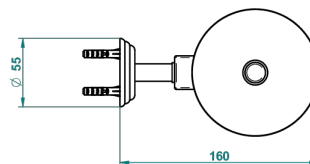

MARQUISE PLATINUM DECOR

A7G-4720C

Wall mounted WC brush with cover and metal holder

THG®
PARIS

28537

27/10/2015

CHARACTERISTIC

- Marquise platinum decor
- Wall mounted WC brush with cover and metal holder

AVAILABLE FINITIONS

Antique nickel - H28
Black ceram - D30
Blush PVD - H62
Brass color PVD - H49
Brown bronze color PVD - F33
Gold color PVD - H52

Graphite PVD - H64
Lacquered light bronze - D01
Matt Umber PVD - H67
Matt blush PVD - H60
Matt brass color PVD - H50
Matt brown bronze color PVD - F34

Matt chrome - C02
Matt gold - F07
Matt gold color PVD - H53
Matt graphite PVD - H65
Matt nickel (color finish) - C01
Matt nickel color PVD - H56

Nickel color PVD - H55
Polished chrome (color finish) - A02
Polished chrome / Polished gold (color finish) - G02
Polished gold (color finish) - F01
Polished nickel - B01
Soft gold - F30

Soft matt gold - F31
Umber PVD - H66
Varnished matt antique red copper (color finish) - H07