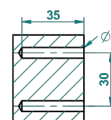

MARQUISE PLATINUM DECOR

A7G-4720C

Wall mounted WC brush with cover and metal holder

THG®
PARIS

28537

27/10/2015

CHARACTERISTIC

- Marquise platinum decor
- Wall mounted WC brush with cover and metal holder

AVAILABLE FINITIONS

Antique nickel - H28
Black ceram - D30
Blush PVD - H62
Brass color PVD - H49
Brown bronze color PVD - F33
Gold color PVD - H52

Graphite PVD - H64
Lacquered light bronze - D01
Matt Umber PVD - H67
Matt blush PVD - H60
Matt brass color PVD - H50
Matt brown bronze color PVD - F34

Matt chrome - C02
Matt gold - F07
Matt gold color PVD - H53
Matt graphite PVD - H65
Matt nickel (color finish) - C01
Matt nickel color PVD - H56

Nickel color PVD - H55
Polished chrome (color finish) - A02
Polished chrome / Polished gold (color finish) - G02
Polished gold (color finish) - F01
Polished nickel - B01
Soft gold - F30

Soft matt gold - F31
Umber PVD - H66
Varnished matt antique red copper (color finish) - H07