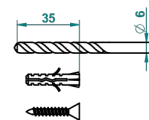

MARQUISE PLATINUM DECOR

A7G-4720C

Wall mounted WC brush with cover and metal holder

THG®
PARIS

28537

27/10/2015

CHARACTERISTIC

- Marquise platinum decor
- Wall mounted WC brush with cover and metal holder

AVAILABLE FINITIONS

Antique nickel - H28
Black ceram - D30
Blush PVD - H62
Brass color PVD - H49
Brown bronze color PVD - F33
Gold color PVD - H52

Graphite PVD - H64
Lacquered light bronze - D01
Matt Umber PVD - H67
Matt blush PVD - H60
Matt brass color PVD - H50
Matt brown bronze color PVD - F34

Matt chrome - C02
Matt gold - F07
Matt gold color PVD - H53
Matt graphite PVD - H65
Matt nickel (color finish) - C01
Matt nickel color PVD - H56

Nickel color PVD - H55
Polished chrome (color finish) - A02
Polished chrome / Polished gold (color finish) - G02
Polished gold (color finish) - F01
Polished nickel - B01
Soft gold - F30

Soft matt gold - F31
Umber PVD - H66
Varnished matt antique red copper (color finish) - H07