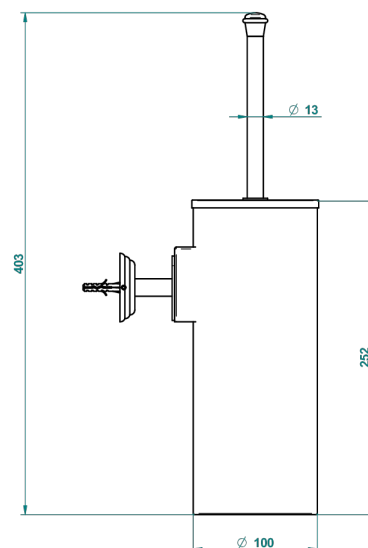

MARQUISE PLATINUM DECOR

A7G-4720C

Wall mounted WC brush with cover and metal holder

THG®
PARIS

28537

27/10/2015

CHARACTERISTIC

- Marquise platinum decor
- Wall mounted WC brush with cover and metal holder

AVAILABLE FINITIONS

Antique nickel - H28
Black ceram - D30
Blush PVD - H62
Brass color PVD - H49
Brown bronze color PVD - F33
Gold color PVD - H52

Graphite PVD - H64
Lacquered light bronze - D01
Matt Umber PVD - H67
Matt blush PVD - H60
Matt brass color PVD - H50
Matt brown bronze color PVD - F34

Matt chrome - C02
Matt gold - F07
Matt gold color PVD - H53
Matt graphite PVD - H65
Matt nickel (color finish) - C01
Matt nickel color PVD - H56

Nickel color PVD - H55
Polished chrome (color finish) - A02
Polished chrome / Polished gold (color finish) - G02
Polished gold (color finish) - F01
Polished nickel - B01
Soft gold - F30

Soft matt gold - F31
Umber PVD - H66
Varnished matt antique red copper (color finish) - H07