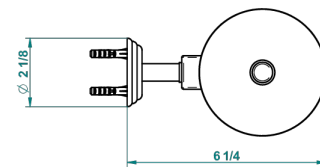

MARQUISE PLATINUM DECOR

A7G-4720C

Wall mounted WC brush with cover and metal holder

THG®
PARIS

28537

27/10/2015

CHARACTERISTIC

- Marquise platinum decor
- Wall mounted WC brush with cover and metal holder

AVAILABLE FINITIONS

Antique nickel - H28
Black ceram - D30
Blush PVD - H62
Brass color PVD - H49
Brown bronze color PVD - F33
Gold color PVD - H52

Graphite PVD - H64
Lacquered light bronze - D01
Matt Umber PVD - H67
Matt blush PVD - H60
Matt brass color PVD - H50
Matt brown bronze color PVD - F34

Matt chrome - C02
Matt gold - F07
Matt gold color PVD - H53
Matt graphite PVD - H65
Matt nickel (color finish) - C01
Matt nickel color PVD - H56

Nickel color PVD - H55
Polished chrome (color finish) - A02
Polished chrome / Polished gold (color finish) - G02
Polished gold (color finish) - F01
Polished nickel - B01
Soft gold - F30

Soft matt gold - F31
Umber PVD - H66
Varnished matt antique red copper (color finish) - H07