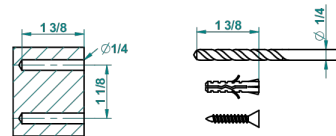

MARQUISE PLATINUM DECOR

A7G-4720C

Wall mounted WC brush with cover and metal holder

THG®
PARIS

28537

27/10/2015

CHARACTERISTIC

- Marquise platinum decor
- Wall mounted WC brush with cover and metal holder

AVAILABLE FINITIONS

Antique nickel - H28
Black ceram - D30
Blush PVD - H62
Brass color PVD - H49
Brown bronze color PVD - F33
Gold color PVD - H52

Graphite PVD - H64
Lacquered light bronze - D01
Matt Umber PVD - H67
Matt blush PVD - H60
Matt brass color PVD - H50
Matt brown bronze color PVD - F34

Matt chrome - C02
Matt gold - F07
Matt gold color PVD - H53
Matt graphite PVD - H65
Matt nickel (color finish) - C01
Matt nickel color PVD - H56

Nickel color PVD - H55
Polished chrome (color finish) - A02
Polished chrome / Polished gold (color finish) - G02
Polished gold (color finish) - F01
Polished nickel - B01
Soft gold - F30

Soft matt gold - F31
Umber PVD - H66
Varnished matt antique red copper (color finish) - H07