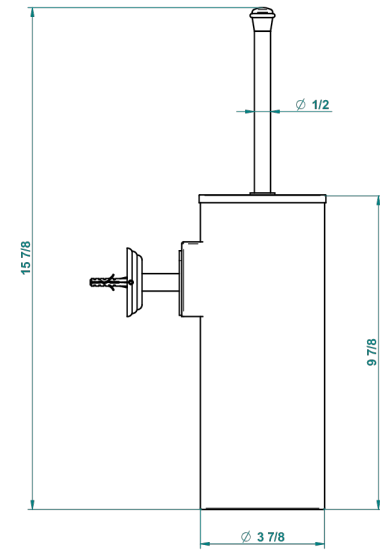

MARQUISE PLATINUM DECOR

A7G-4720C

Wall mounted WC brush with cover and metal holder

THG®
PARIS

28537

27/10/2015

CHARACTERISTIC

- Marquise platinum decor
- Wall mounted WC brush with cover and metal holder

AVAILABLE FINITIONS

Antique nickel - H28
Black ceram - D30
Blush PVD - H62
Brass color PVD - H49
Brown bronze color PVD - F33
Gold color PVD - H52

Graphite PVD - H64
Lacquered light bronze - D01
Matt Umber PVD - H67
Matt blush PVD - H60
Matt brass color PVD - H50
Matt brown bronze color PVD - F34

Matt chrome - C02
Matt gold - F07
Matt gold color PVD - H53
Matt graphite PVD - H65
Matt nickel (color finish) - C01
Matt nickel color PVD - H56

Nickel color PVD - H55
Polished chrome (color finish) - A02
Polished chrome / Polished gold (color finish) - G02
Polished gold (color finish) - F01
Polished nickel - B01
Soft gold - F30

Soft matt gold - F31
Umber PVD - H66
Varnished matt antique red copper (color finish) - H07