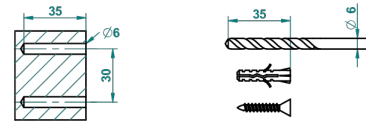

MARQUISE GOLD DECOR

A7F-4720C

Metal toilet brush holder with brush with cover wall mounted

THG®
PARIS

28537

27/10/2015

CHARACTERISTIC

- Marquise Gold decor
- Metal toilet brush holder with brush with cover wall mounted

AVAILABLE FINITIONS

Black ceram - D30

Blush PVD - H62

Brass color PVD - H49

Brown bronze color PVD - F33

Chrome polished - A02

Chrome polished / gold polished - G02

Copper antique matt, coated - H07

Gold color PVD - H52

Gold mat - F07

Gold polished - F01

Graphite PVD - H64

Light coated bronze - D01

Matt Umber PVD - H67

Matt blush PVD - H60

Matt brass color PVD - H50

Matt brown bronze color PVD - F34

Matt chrome (American satin) - C02

Matt gold color PVD - H53

Matt graphite PVD - H65

Matt nickel (American satin) - C01

Matt nickel color PVD - H56

Nickel antique / Sovereign - H28

Nickel color PVD - H55

Nickel polished - B01

Soft gold - F30

Soft matt gold - F31

Umber PVD - H66