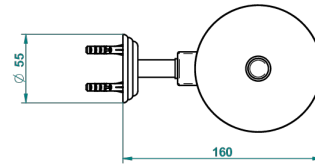

MARQUISE GOLD DECOR

A7F-4720C

Metal toilet brush holder with brush with cover wall mounted

THG®
PARIS

28537

27/10/2015

CHARACTERISTIC

- Marquise Gold decor
- Metal toilet brush holder with brush with cover wall mounted

AVAILABLE FINITIONS

Black ceram - D30

Blush PVD - H62

Brass color PVD - H49

Brown bronze color PVD - F33

Chrome polished - A02

Chrome polished / gold polished - G02

Copper antique matt, coated - H07

Gold color PVD - H52

Gold mat - F07

Gold polished - F01

Graphite PVD - H64

Light coated bronze - D01

Matt Umber PVD - H67

Matt blush PVD - H60

Matt brass color PVD - H50

Matt brown bronze color PVD - F34

Matt chrome (American satin) - C02

Matt gold color PVD - H53

Matt graphite PVD - H65

Matt nickel (American satin) - C01

Matt nickel color PVD - H56

Nickel antique / Sovereign - H28

Nickel color PVD - H55

Nickel polished - B01

Soft gold - F30

Soft matt gold - F31

Umber PVD - H66