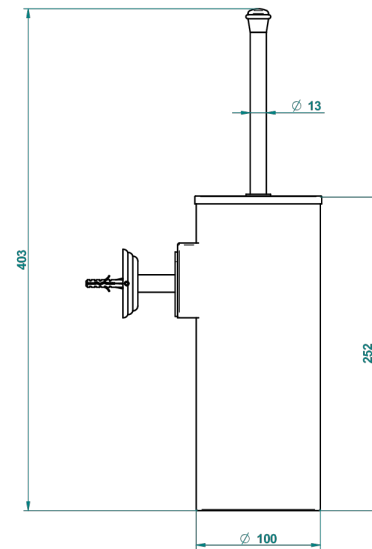

MARQUISE GOLD DECOR

A7F-4720C

Metal toilet brush holder with brush with cover wall mounted

THG®
PARIS

28537

27/10/2015

CHARACTERISTIC

- Marquise Gold decor
- Metal toilet brush holder with brush with cover wall mounted

AVAILABLE FINITIONS

Black ceram - D30

Blush PVD - H62

Brass color PVD - H49

Brown bronze color PVD - F33

Chrome polished - A02

Chrome polished / gold polished - G02

Copper antique matt, coated - H07

Gold color PVD - H52

Gold mat - F07

Gold polished - F01

Graphite PVD - H64

Light coated bronze - D01

Matt Umber PVD - H67

Matt blush PVD - H60

Matt brass color PVD - H50

Matt brown bronze color PVD - F34

Matt chrome (American satin) - C02

Matt gold color PVD - H53

Matt graphite PVD - H65

Matt nickel (American satin) - C01

Matt nickel color PVD - H56

Nickel antique / Sovereign - H28

Nickel color PVD - H55

Nickel polished - B01

Soft gold - F30

Soft matt gold - F31

Umber PVD - H66