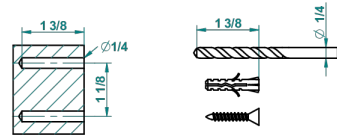

MARQUISE GOLD DECOR

A7F-4720C

Metal toilet brush holder with brush with cover wall mounted

THG®
PARIS

28537

27/10/2015

CHARACTERISTIC

- Marquise Gold decor
- Metal toilet brush holder with brush with cover wall mounted

AVAILABLE FINITIONS

Black ceram - D30
Blush PVD - H62
Brass color PVD - H49
Brown bronze color PVD - F33
Chrome polished - A02
Chrome polished / gold polished - G02

Copper antique matt, coated - H07
Gold color PVD - H52
Gold mat - F07
Gold polished - F01
Graphite PVD - H64
Light coated bronze - D01

Matt Umber PVD - H67
Matt blush PVD - H60
Matt brass color PVD - H50
Matt brown bronze color PVD - F34
Matt chrome (American satin) - C02
Matt gold color PVD - H53

Matt graphite PVD - H65
Matt nickel (American satin) - C01
Matt nickel color PVD - H56
Nickel antique / Sovereign - H28
Nickel color PVD - H55
Nickel polished - B01

Soft gold - F30
Soft matt gold - F31
Umber PVD - H66