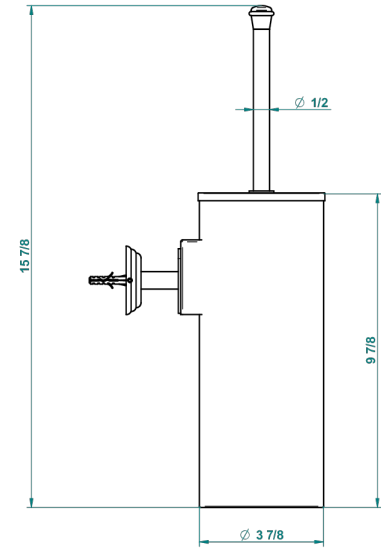

MARQUISE GOLD DECOR

A7F-4720C

Metal toilet brush holder with brush with cover wall mounted

THG®
PARIS

28537

27/10/2015

CHARACTERISTIC

- Marquise Gold decor
- Metal toilet brush holder with brush with cover wall mounted

AVAILABLE FINITIONS

Black ceram - D30
Blush PVD - H62
Brass color PVD - H49
Brown bronze color PVD - F33
Chrome polished - A02
Chrome polished / gold polished - G02

Copper antique matt, coated - H07
Gold color PVD - H52
Gold mat - F07
Gold polished - F01
Graphite PVD - H64
Light coated bronze - D01

Matt Umber PVD - H67
Matt blush PVD - H60
Matt brass color PVD - H50
Matt brown bronze color PVD - F34
Matt chrome (American satin) - C02
Matt gold color PVD - H53

Matt graphite PVD - H65
Matt nickel (American satin) - C01
Matt nickel color PVD - H56
Nickel antique / Sovereign - H28
Nickel color PVD - H55
Nickel polished - B01

Soft gold - F30
Soft matt gold - F31
Umber PVD - H66