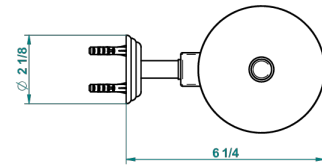

MARQUISE GOLD DECOR

A7F-4720C

Metal toilet brush holder with brush with cover wall mounted

THG®
PARIS

28537

27/10/2015

CHARACTERISTIC

- Marquise Gold decor
- Metal toilet brush holder with brush with cover wall mounted

AVAILABLE FINITIONS

Black ceram - D30
Blush PVD - H62
Brass color PVD - H49
Brown bronze color PVD - F33
Chrome polished - A02
Chrome polished / gold polished - G02

Copper antique matt, coated - H07
Gold color PVD - H52
Gold mat - F07
Gold polished - F01
Graphite PVD - H64
Light coated bronze - D01

Matt Umber PVD - H67
Matt blush PVD - H60
Matt brass color PVD - H50
Matt brown bronze color PVD - F34
Matt chrome (American satin) - C02
Matt gold color PVD - H53

Matt graphite PVD - H65
Matt nickel (American satin) - C01
Matt nickel color PVD - H56
Nickel antique / Sovereign - H28
Nickel color PVD - H55
Nickel polished - B01

Soft gold - F30
Soft matt gold - F31
Umber PVD - H66