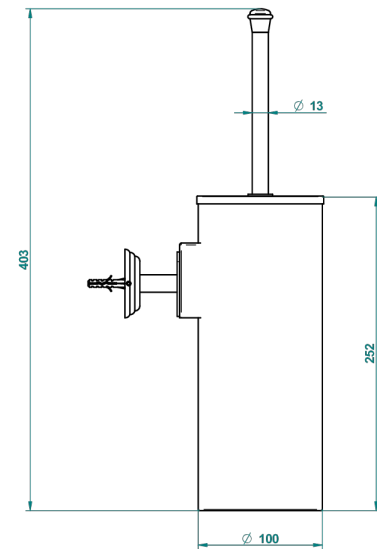

MARQUISE GOLD DECOR

A7F-4720C

Wall mounted WC brush with cover and metal holder

THG®
PARIS

28537

27/10/2015

CHARACTERISTIC

- Marquise Gold decor
- Wall mounted WC brush with cover and metal holder

AVAILABLE FINITIONS

Antique nickel - H28
Black ceram - D30
Blush PVD - H62
Brass color PVD - H49
Brown bronze color PVD - F33
Gold color PVD - H52

Graphite PVD - H64
Lacquered light bronze - D01
Matt Umber PVD - H67
Matt blush PVD - H60
Matt brass color PVD - H50
Matt brown bronze color PVD - F34

Matt chrome - C02
Matt gold - F07
Matt gold color PVD - H53
Matt graphite PVD - H65
Matt nickel (color finish) - C01
Matt nickel color PVD - H56

Nickel color PVD - H55
Polished chrome (color finish) - A02
Polished chrome / Polished gold (color finish) - G02
Polished gold (color finish) - F01
Polished nickel - B01
Soft gold - F30

Soft matt gold - F31
Umber PVD - H66
Varnished matt antique red copper (color finish) - H07