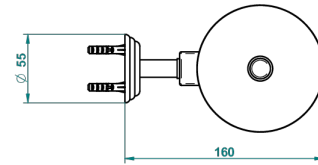

MARQUISE GOLD DECOR

A7F-4720C

Wall mounted WC brush with cover and metal holder

THG®
PARIS

28537

27/10/2015

CHARACTERISTIC

- Marquise Gold decor
- Wall mounted WC brush with cover and metal holder

AVAILABLE FINITIONS

Antique nickel - H28
Black ceram - D30
Blush PVD - H62
Brass color PVD - H49
Brown bronze color PVD - F33
Gold color PVD - H52

Graphite PVD - H64
Lacquered light bronze - D01
Matt Umber PVD - H67
Matt blush PVD - H60
Matt brass color PVD - H50
Matt brown bronze color PVD - F34

Matt chrome - C02
Matt gold - F07
Matt gold color PVD - H53
Matt graphite PVD - H65
Matt nickel (color finish) - C01
Matt nickel color PVD - H56

Nickel color PVD - H55
Polished chrome (color finish) - A02
Polished chrome / Polished gold (color finish) - G02
Polished gold (color finish) - F01
Polished nickel - B01
Soft gold - F30

Soft matt gold - F31
Umber PVD - H66
Varnished matt antique red copper (color finish) - H07