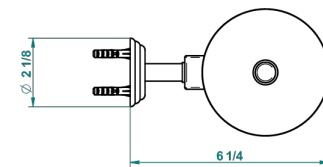

MARQUISE GOLD DECOR

A7F-4720C

Wall mounted WC brush with cover and metal holder

THG®
PARIS

28537

27/10/2015

CHARACTERISTIC

- Marquise Gold decor
- Wall mounted WC brush with cover and metal holder

AVAILABLE FINITIONS

Antique nickel - H28
Black ceram - D30
Blush PVD - H62
Brass color PVD - H49
Brown bronze color PVD - F33
Gold color PVD - H52

Graphite PVD - H64
Lacquered light bronze - D01
Matt Umber PVD - H67
Matt blush PVD - H60
Matt brass color PVD - H50
Matt brown bronze color PVD - F34

Matt chrome - C02
Matt gold - F07
Matt gold color PVD - H53
Matt graphite PVD - H65
Matt nickel (color finish) - C01
Matt nickel color PVD - H56

Nickel color PVD - H55
Polished chrome (color finish) - A02
Polished chrome / Polished gold (color finish) - G02
Polished gold (color finish) - F01
Polished nickel - B01
Soft gold - F30

Soft matt gold - F31
Umber PVD - H66
Varnished matt antique red copper (color finish) - H07