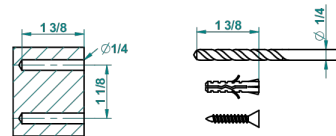

MARQUISE GOLD DECOR

A7F-4720C

Wall mounted WC brush with cover and metal holder

THG®
PARIS

28537

27/10/2015

CHARACTERISTIC

- Marquise Gold decor
- Wall mounted WC brush with cover and metal holder

AVAILABLE FINITIONS

Antique nickel - H28
Black ceram - D30
Blush PVD - H62
Brass color PVD - H49
Brown bronze color PVD - F33
Gold color PVD - H52

Graphite PVD - H64
Lacquered light bronze - D01
Matt Umber PVD - H67
Matt blush PVD - H60
Matt brass color PVD - H50
Matt brown bronze color PVD - F34

Matt chrome - C02
Matt gold - F07
Matt gold color PVD - H53
Matt graphite PVD - H65
Matt nickel (color finish) - C01
Matt nickel color PVD - H56

Nickel color PVD - H55
Polished chrome (color finish) - A02
Polished chrome / Polished gold (color finish) - G02
Polished gold (color finish) - F01
Polished nickel - B01
Soft gold - F30

Soft matt gold - F31
Umber PVD - H66
Varnished matt antique red copper (color finish) - H07