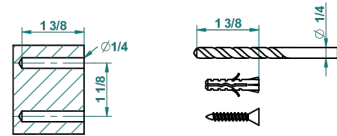

MARQUISE GOLD DECOR

A7F-4720C

Wall mounted WC brush with cover and metal holder

THG®
PARIS

28537

27/10/2015

CHARACTERISTIC

- Marquise Gold decor
- Wall mounted WC brush with cover and metal holder

AVAILABLE FINITIONS

Antique nickel - H28
Black ceram - D30
Blush PVD - H62
Brass color PVD - H49
Brown bronze color PVD - F33
Gold color PVD - H52

Graphite PVD - H64
Lacquered light bronze - D01
Matt Umber PVD - H67
Matt blush PVD - H60
Matt brass color PVD - H50
Matt brown bronze color PVD - F34

Matt chrome - C02
Matt gold - F07
Matt gold color PVD - H53
Matt graphite PVD - H65
Matt nickel (color finish) - C01
Matt nickel color PVD - H56

Nickel color PVD - H55
Polished chrome (color finish) - A02
Polished chrome / Polished gold (color finish) - G02
Polished gold (color finish) - F01
Polished nickel - B01
Soft gold - F30

Soft matt gold - F31
Umber PVD - H66
Varnished matt antique red copper (color finish) - H07