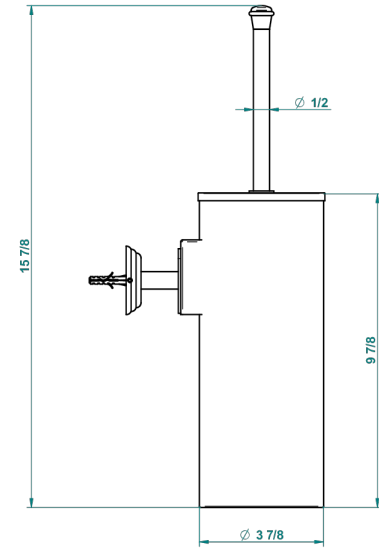

MARQUISE GOLD DECOR

A7F-4720C

Wall mounted WC brush with cover and metal holder

THG®
PARIS

28537

27/10/2015

CHARACTERISTIC

- Marquise Gold decor
- Wall mounted WC brush with cover and metal holder

AVAILABLE FINITIONS

Antique nickel - H28
Black ceram - D30
Blush PVD - H62
Brass color PVD - H49
Brown bronze color PVD - F33
Gold color PVD - H52

Graphite PVD - H64
Lacquered light bronze - D01
Matt Umber PVD - H67
Matt blush PVD - H60
Matt brass color PVD - H50
Matt brown bronze color PVD - F34

Matt chrome - C02
Matt gold - F07
Matt gold color PVD - H53
Matt graphite PVD - H65
Matt nickel (color finish) - C01
Matt nickel color PVD - H56

Nickel color PVD - H55
Polished chrome (color finish) - A02
Polished chrome / Polished gold (color finish) - G02
Polished gold (color finish) - F01
Polished nickel - B01
Soft gold - F30

Soft matt gold - F31
Umber PVD - H66
Varnished matt antique red copper (color finish) - H07