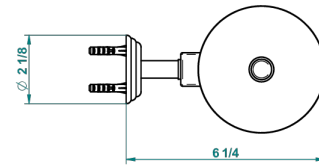

MARQUISE GOLD DECOR

A7F-4720C

Wall mounted WC brush with cover and metal holder

THG®
PARIS

28537

27/10/2015

CHARACTERISTIC

- Marquise Gold decor
- Wall mounted WC brush with cover and metal holder

AVAILABLE FINITIONS

Antique nickel - H28
Black ceram - D30
Blush PVD - H62
Brass color PVD - H49
Brown bronze color PVD - F33
Gold color PVD - H52

Graphite PVD - H64
Lacquered light bronze - D01
Matt Umber PVD - H67
Matt blush PVD - H60
Matt brass color PVD - H50
Matt brown bronze color PVD - F34

Matt chrome - C02
Matt gold - F07
Matt gold color PVD - H53
Matt graphite PVD - H65
Matt nickel (color finish) - C01
Matt nickel color PVD - H56

Nickel color PVD - H55
Polished chrome (color finish) - A02
Polished chrome / Polished gold (color finish) - G02
Polished gold (color finish) - F01
Polished nickel - B01
Soft gold - F30

Soft matt gold - F31
Umber PVD - H66
Varnished matt antique red copper (color finish) - H07