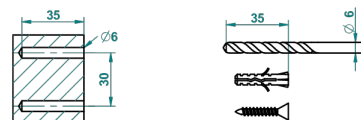

ITHAQUE PLATINUM DECOR

A7B-4720C

Metal toilet brush holder with brush with cover wall mounted

THG®
PARIS

28537

27/10/2015

CHARACTERISTIC

- Ithaque Platinum decor
- Metal toilet brush holder with brush with cover wall mounted

AVAILABLE FINITIONS

Black ceram - D30
Blush PVD - H62
Brass color PVD - H49
Brown bronze color PVD - F33
Chrome polished - A02
Chrome polished / gold polished - G02

Copper antique matt, coated - H07
Gold color PVD - H52
Gold mat - F07
Gold polished - F01
Graphite PVD - H64
Light coated bronze - D01

Matt Umber PVD - H67
Matt blush PVD - H60
Matt brass color PVD - H50
Matt brown bronze color PVD - F34
Matt chrome (American satin) - C02
Matt gold color PVD - H53

Matt graphite PVD - H65
Matt nickel (American satin) - C01
Matt nickel color PVD - H56
Nickel antique / Sovereign - H28
Nickel color PVD - H55
Nickel polished - B01

Soft gold - F30
Soft matt gold - F31
Umber PVD - H66