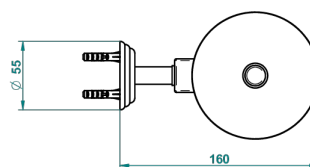

ITHAQUE PLATINUM DECOR

A7B-4720C

Metal toilet brush holder with brush with cover wall mounted

THG®
PARIS

28537

27/10/2015

CHARACTERISTIC

- Ithaque Platinum decor
- Metal toilet brush holder with brush with cover wall mounted

AVAILABLE FINITIONS

Black ceram - D30
Blush PVD - H62
Brass color PVD - H49
Brown bronze color PVD - F33
Chrome polished - A02
Chrome polished / gold polished - G02

Copper antique matt, coated - H07
Gold color PVD - H52
Gold mat - F07
Gold polished - F01
Graphite PVD - H64
Light coated bronze - D01

Matt Umber PVD - H67
Matt blush PVD - H60
Matt brass color PVD - H50
Matt brown bronze color PVD - F34
Matt chrome (American satin) - C02
Matt gold color PVD - H53

Matt graphite PVD - H65
Matt nickel (American satin) - C01
Matt nickel color PVD - H56
Nickel antique / Sovereign - H28
Nickel color PVD - H55
Nickel polished - B01

Soft gold - F30
Soft matt gold - F31
Umber PVD - H66