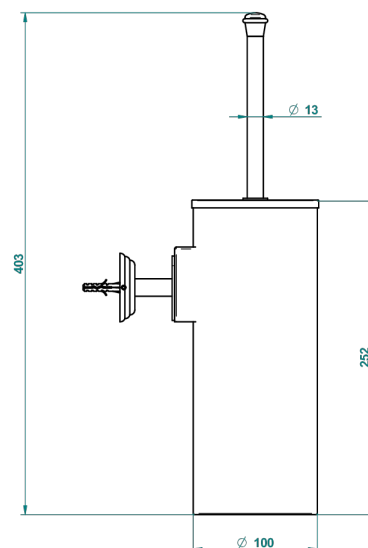

ITHAQUE PLATINUM DECOR

A7B-4720C

Metal toilet brush holder with brush with cover wall mounted

THG®
PARIS

28537

27/10/2015

CHARACTERISTIC

- Ithaque Platinum decor
- Metal toilet brush holder with brush with cover wall mounted

AVAILABLE FINITIONS

Black ceram - D30
Blush PVD - H62
Brass color PVD - H49
Brown bronze color PVD - F33
Chrome polished - A02
Chrome polished / gold polished - G02

Copper antique matt, coated - H07
Gold color PVD - H52
Gold mat - F07
Gold polished - F01
Graphite PVD - H64
Light coated bronze - D01

Matt Umber PVD - H67
Matt blush PVD - H60
Matt brass color PVD - H50
Matt brown bronze color PVD - F34
Matt chrome (American satin) - C02
Matt gold color PVD - H53

Matt graphite PVD - H65
Matt nickel (American satin) - C01
Matt nickel color PVD - H56
Nickel antique / Sovereign - H28
Nickel color PVD - H55
Nickel polished - B01

Soft gold - F30
Soft matt gold - F31
Umber PVD - H66