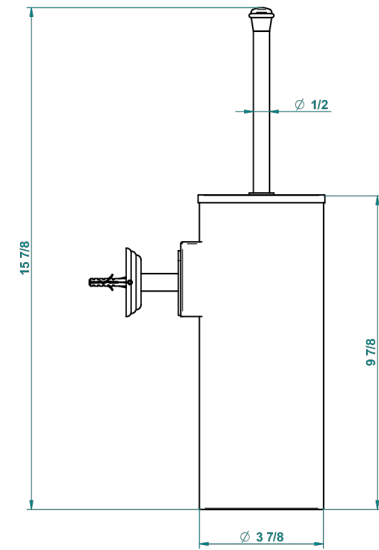

ITHAQUE PLATINUM DECOR

A7B-4720C

Metal toilet brush holder with brush with cover wall mounted

THG®
PARIS

28537

27/10/2015

CHARACTERISTIC

- Ithaque Platinum decor
- Metal toilet brush holder with brush with cover wall mounted

AVAILABLE FINITIONS

Black ceram - D30
Blush PVD - H62
Brass color PVD - H49
Brown bronze color PVD - F33
Chrome polished - A02
Chrome polished / gold polished - G02

Copper antique matt, coated - H07
Gold color PVD - H52
Gold mat - F07
Gold polished - F01
Graphite PVD - H64
Light coated bronze - D01

Matt Umber PVD - H67
Matt blush PVD - H60
Matt brass color PVD - H50
Matt brown bronze color PVD - F34
Matt chrome (American satin) - C02
Matt gold color PVD - H53

Matt graphite PVD - H65
Matt nickel (American satin) - C01
Matt nickel color PVD - H56
Nickel antique / Sovereign - H28
Nickel color PVD - H55
Nickel polished - B01

Soft gold - F30
Soft matt gold - F31
Umber PVD - H66