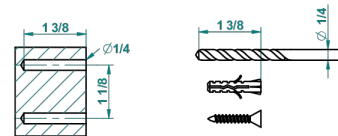

ITHAQUE PLATINUM DECOR

A7B-4720C

Metal toilet brush holder with brush with cover wall mounted

THG®
PARIS

28537

27/10/2015

CHARACTERISTIC

- Ithaque Platinum decor
- Metal toilet brush holder with brush with cover wall mounted

AVAILABLE FINITIONS

Black ceram - D30
Blush PVD - H62
Brass color PVD - H49
Brown bronze color PVD - F33
Chrome polished - A02
Chrome polished / gold polished - G02

Copper antique matt, coated - H07
Gold color PVD - H52
Gold mat - F07
Gold polished - F01
Graphite PVD - H64
Light coated bronze - D01

Matt Umber PVD - H67
Matt blush PVD - H60
Matt brass color PVD - H50
Matt brown bronze color PVD - F34
Matt chrome (American satin) - C02
Matt gold color PVD - H53

Matt graphite PVD - H65
Matt nickel (American satin) - C01
Matt nickel color PVD - H56
Nickel antique / Sovereign - H28
Nickel color PVD - H55
Nickel polished - B01

Soft gold - F30
Soft matt gold - F31
Umber PVD - H66