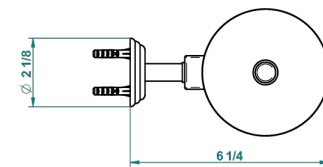

ITHAQUE PLATINUM DECOR

A7B-4720C

Metal toilet brush holder with brush with cover wall mounted

THG®
PARIS

28537

27/10/2015

CHARACTERISTIC

- Ithaque Platinum decor
- Metal toilet brush holder with brush with cover wall mounted

AVAILABLE FINITIONS

Black ceram - D30
Blush PVD - H62
Brass color PVD - H49
Brown bronze color PVD - F33
Chrome polished - A02
Chrome polished / gold polished - G02

Copper antique matt, coated - H07
Gold color PVD - H52
Gold mat - F07
Gold polished - F01
Graphite PVD - H64
Light coated bronze - D01

Matt Umber PVD - H67
Matt blush PVD - H60
Matt brass color PVD - H50
Matt brown bronze color PVD - F34
Matt chrome (American satin) - C02
Matt gold color PVD - H53

Matt graphite PVD - H65
Matt nickel (American satin) - C01
Matt nickel color PVD - H56
Nickel antique / Sovereign - H28
Nickel color PVD - H55
Nickel polished - B01

Soft gold - F30
Soft matt gold - F31
Umber PVD - H66